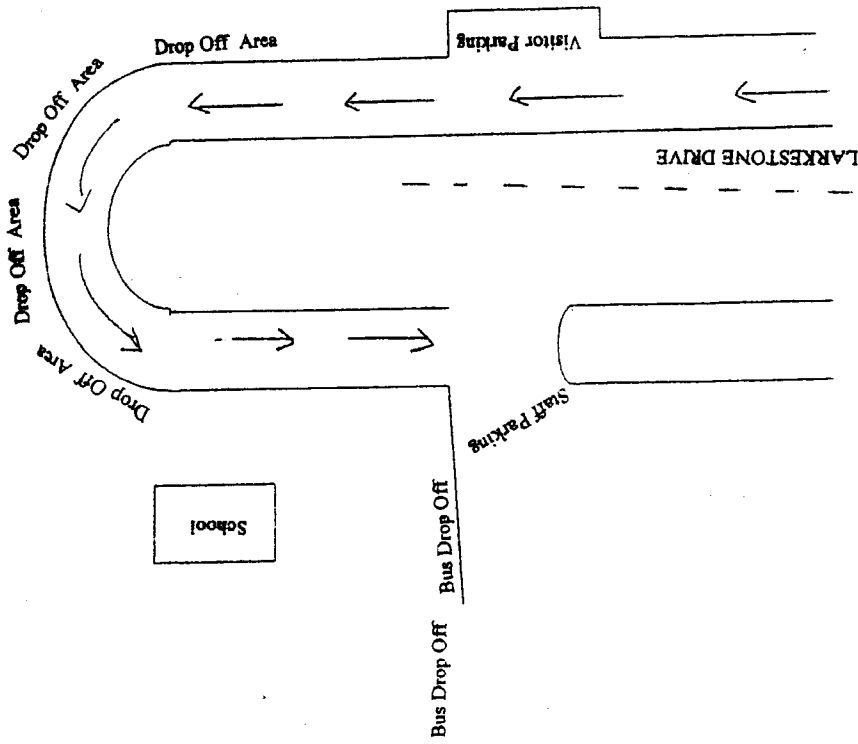

**SOUTH POINTE MIDDLE SCHOOL
DROP OFF/PICK UP
WALNUT SIDE**

Parking, drop off and pick up are not permitted in the staff parking lot. Parents needing to come to the office should park in the visitor parking indicated on the map
PLEASE PULL ALL THE WAY FORWARD

**SOUTH POINTE MIDDLE SCHOOL
DROP OFF/PICK UP
DIAMOND BAR SIDE**

Parking in the circle is not permitted as this is a drop off/pick up zone.
The bus loading and unloading zone is in the turnaround at the top of Diamond Crest.
Please do not leave cars unattended in the drop off/pick up zone.
PLEASE PULL ALL THE WAY FORWARD