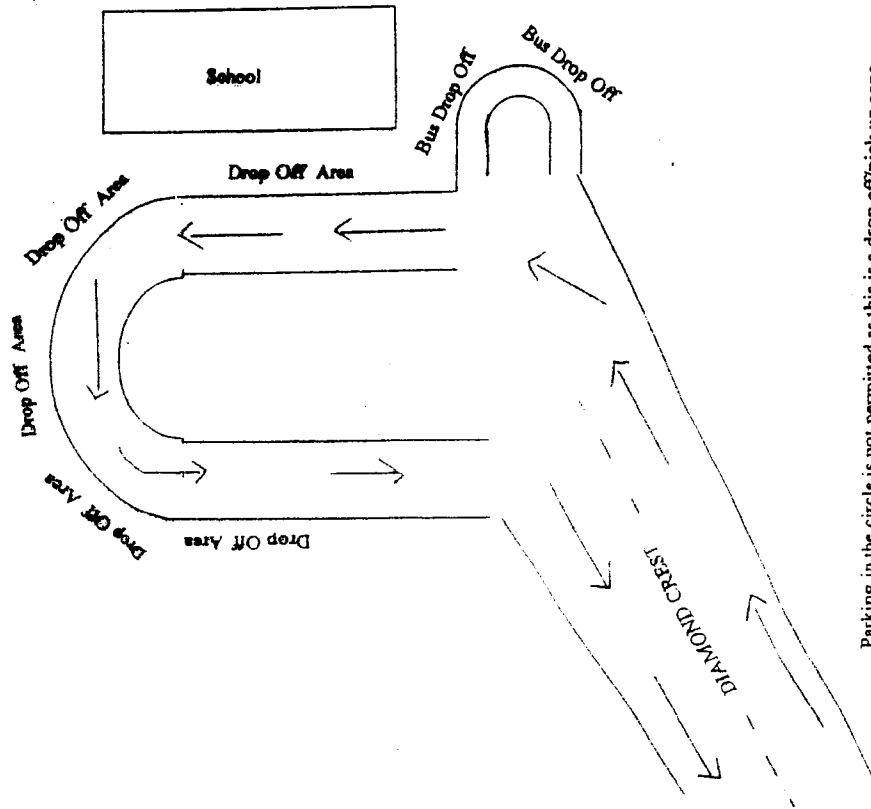

**SOUTH POINTE MIDDLE SCHOOL
DROP OFF/PICK UP
WALNUT SIDE**

Parking, drop off and pick up are not permitted in the staff parking lot. Parents needing to come to the office should park in the visitor parking indicated on the map
PLEASE PULL ALL THE WAY FORWARD

**SOUTH POINTE MIDDLE SCHOOL
DROP OFF/PICK UP
DIAMOND BAR SIDE**

Parking in the circle is not permitted as this is a drop off/pick up zone.
The bus loading and unloading zone is in the turnaround at the top of Diamond Crest.
Please do not leave cars unattended in the drop off/pick up zone.
PLEASE PULL ALL THE WAY FORWARD