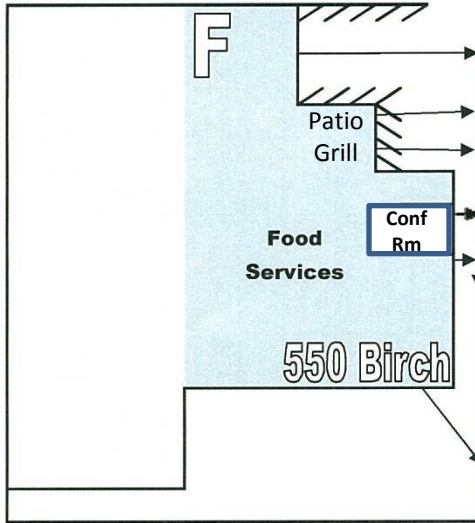

## Site Evacuation Map

545 Chaney St  
Lake Elsinore, CA 92530  
951-253-7000

P  
A  
R  
K  
I  
N  
G