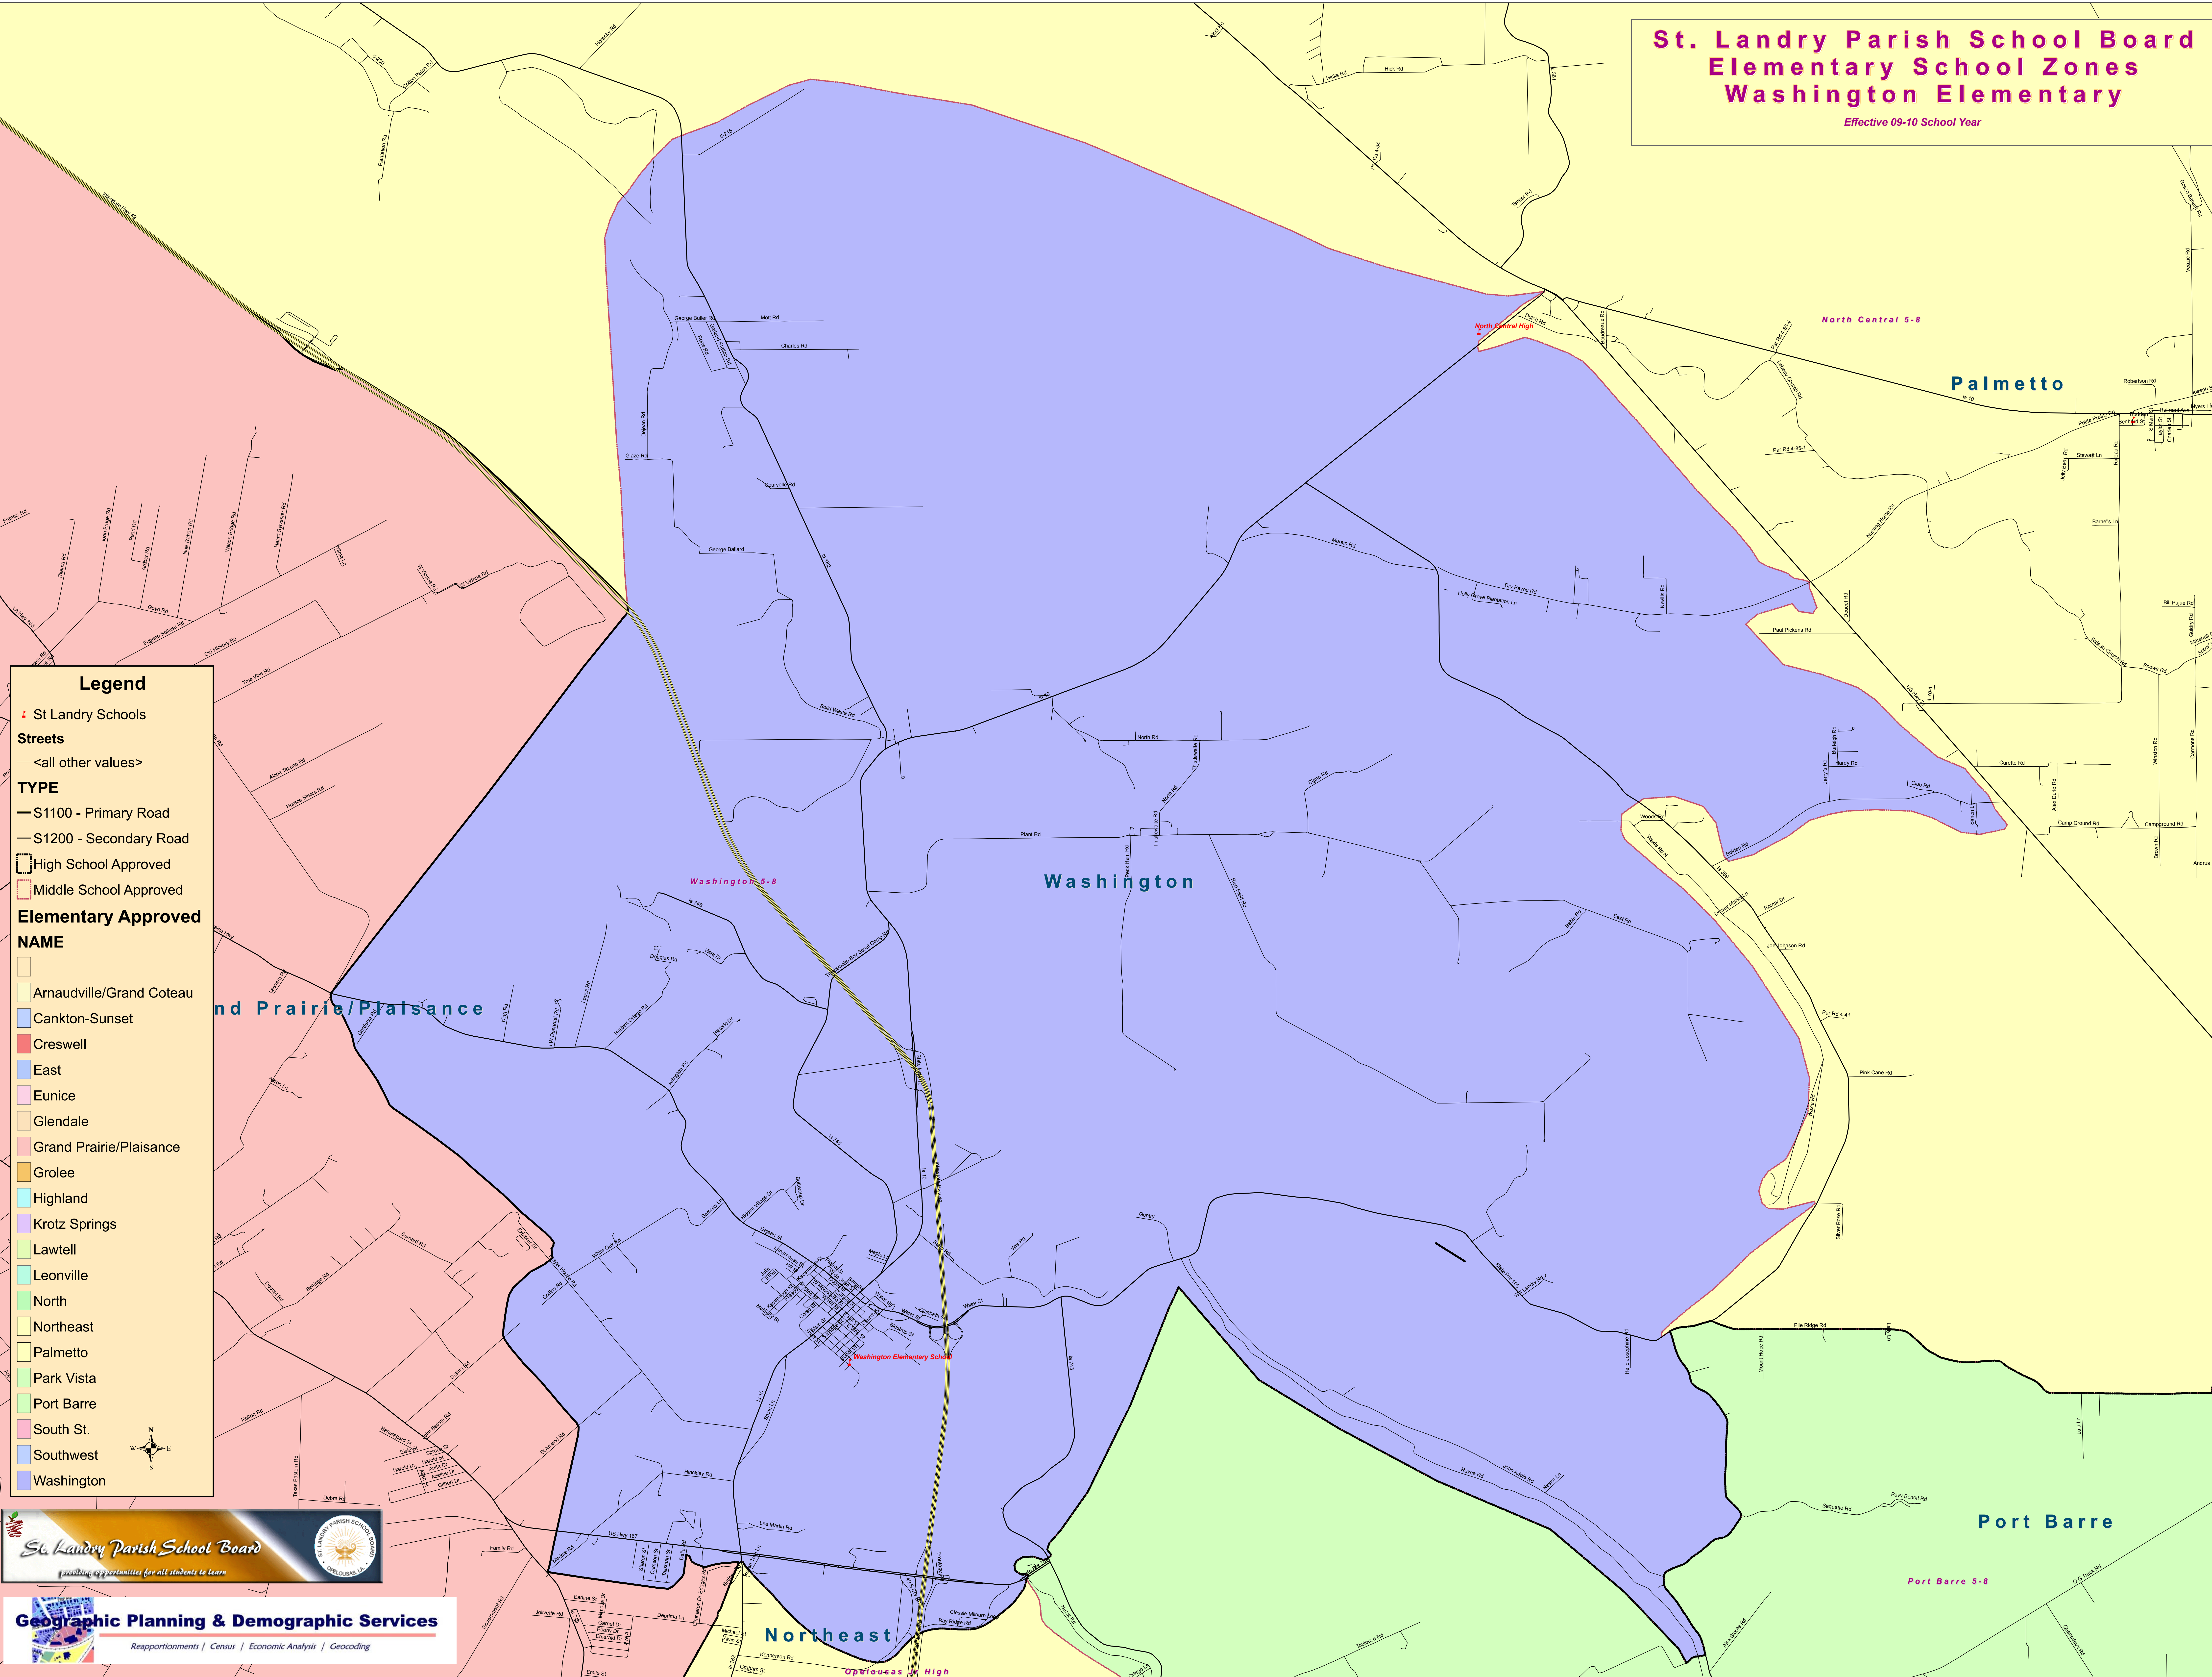

St. Landry Parish School Board Elementary School Zones Washington Elementary

Effective 09-10 School Year

Legend

- St Landry Schools
- Streets
- <all other values>
- TYPE**
- S1100 - Primary Road
- S1200 - Secondary Road
- High School Approved
- Middle School Approved
- Elementary Approved
- NAME**
- Arnaudville/Grand Coteau
- Cankton-Sunset
- Creswell
- East
- Eunice
- Glendale
- Grand Prairie/Plaisance
- Grolee
- Highland
- Krotz Springs
- Lawtell
- Leonville
- North
- Northeast
- Palmetto
- Park Vista
- Port Barre
- South St.
- Southwest
- Washington