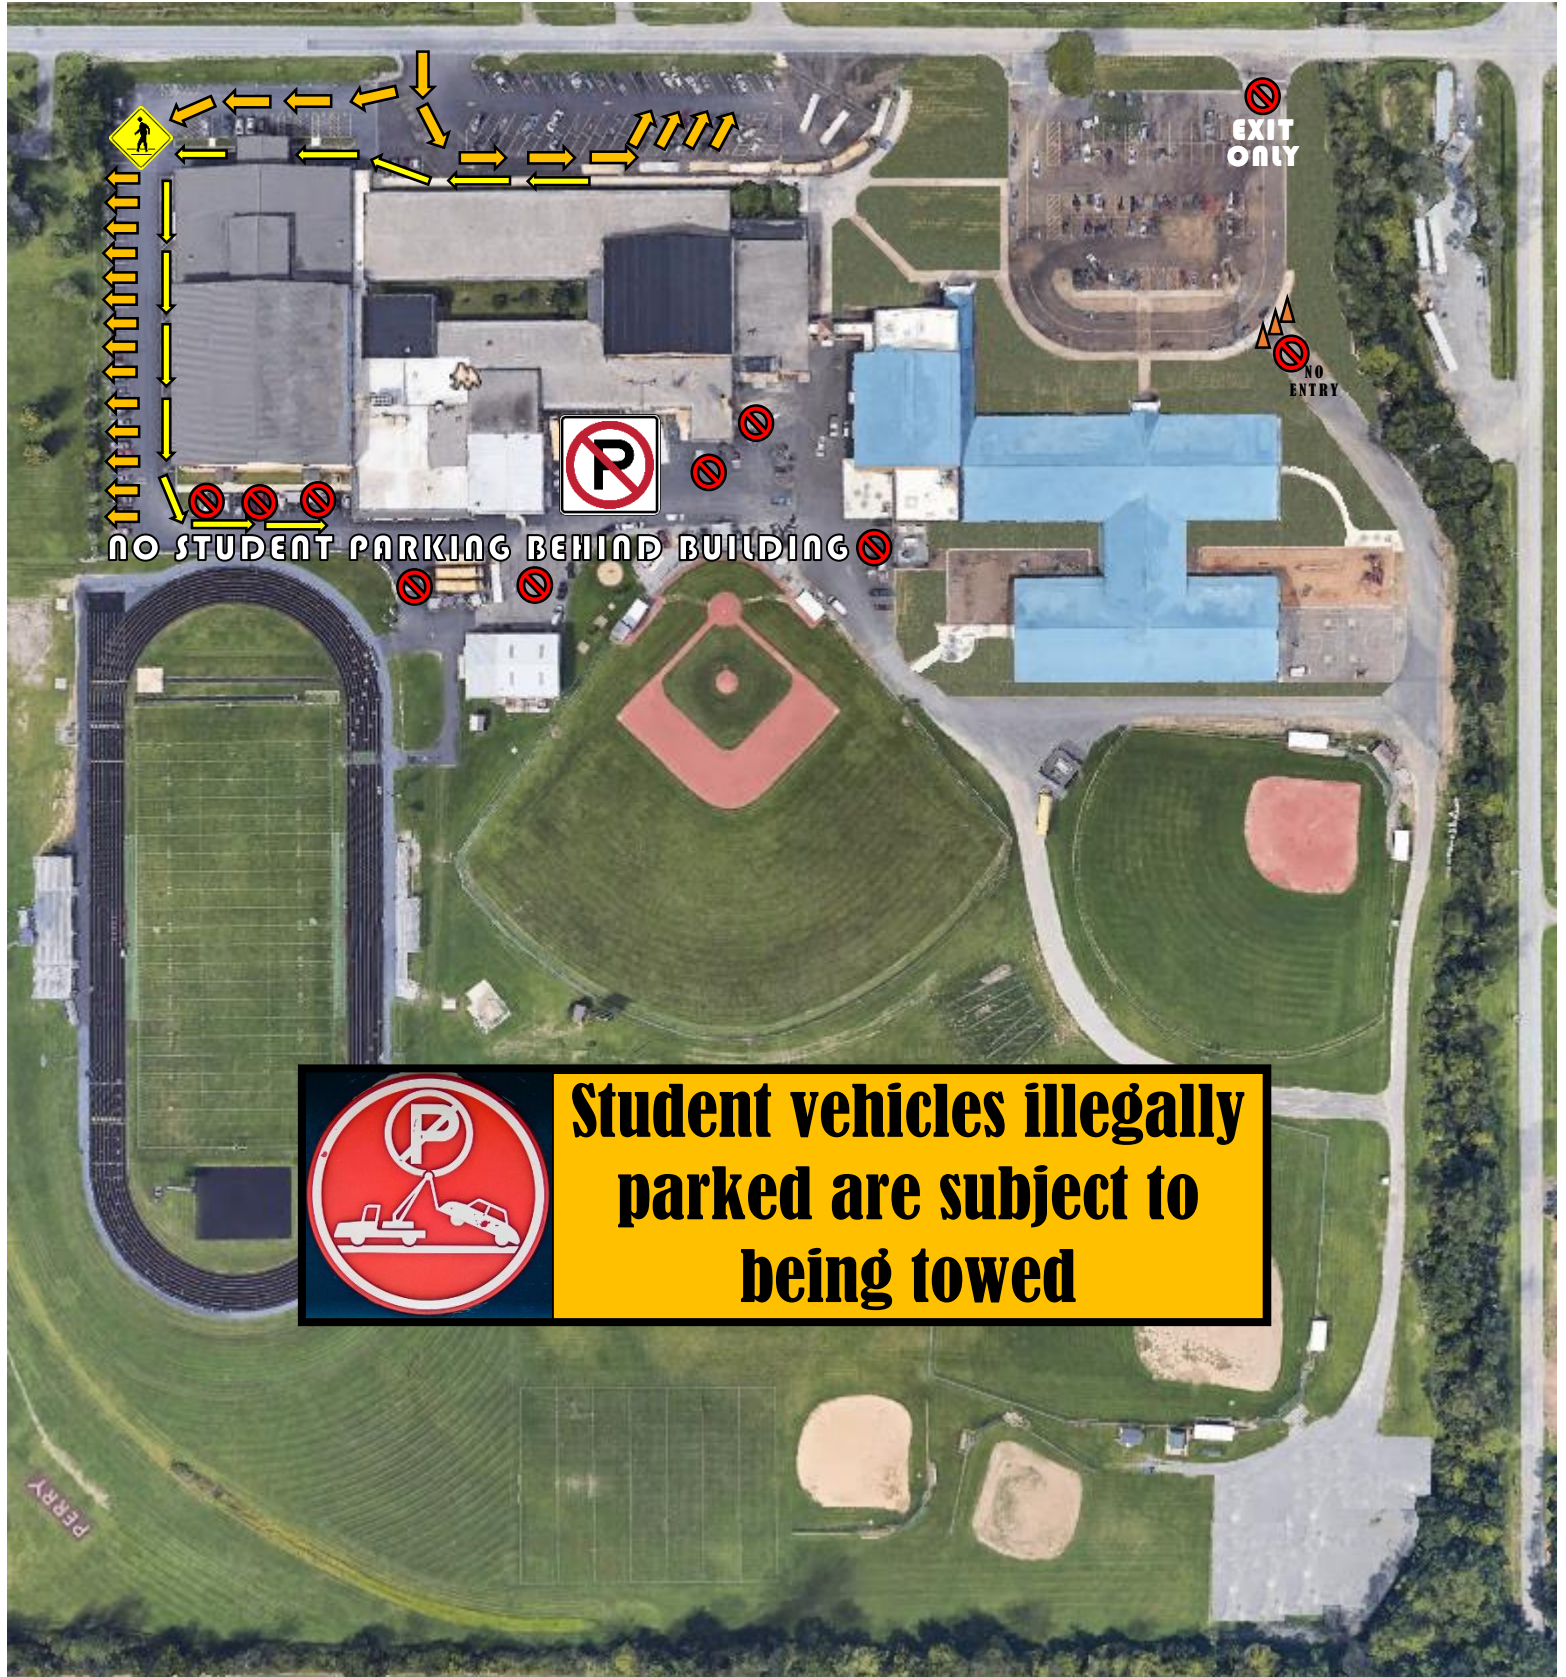

Parking for Perry Athletic Practice

Please follow along the marked arrows and park in the allotted area for Daily Practice

NO STUDENT PARKING BEHIND BUILDING

EXIT ONLY

NO ENTRY

Student vehicles illegally parked are subject to being towed

PERRY