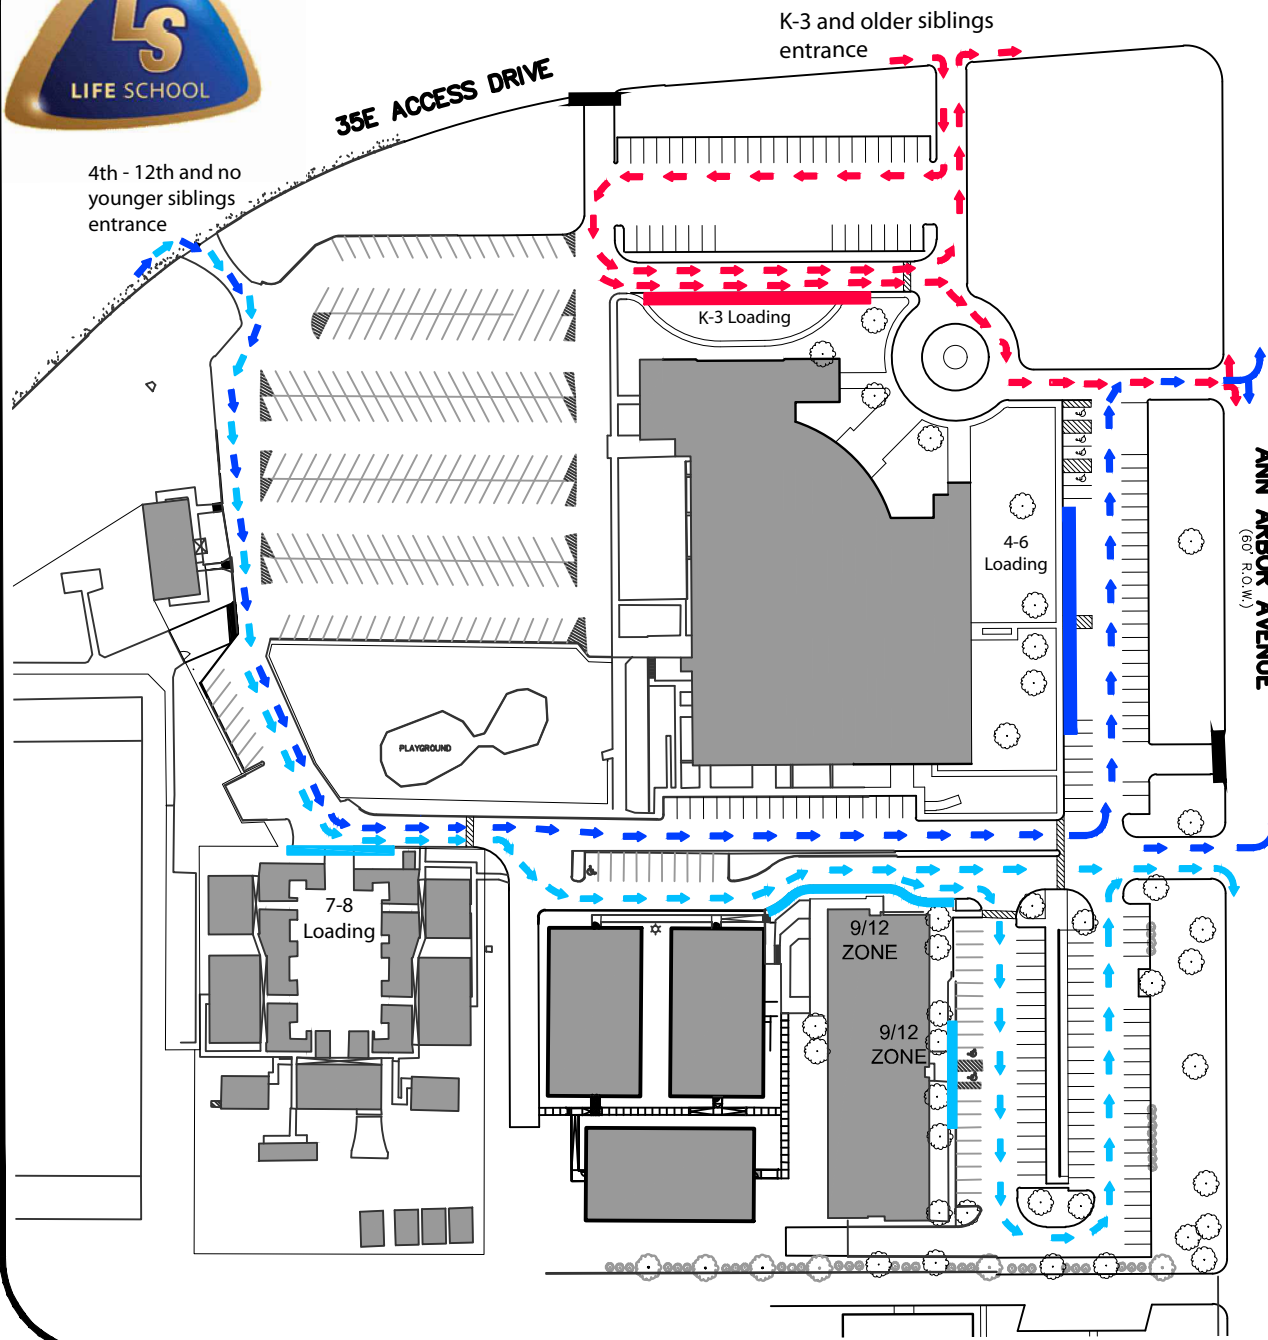

# Life School Oak Cliff - Traffic Pattern

## LEGEND

-  K-3 Path
-  K-3 Pick-up Drop Off Zone
-  4-6 Path
-  4-6 Pick-up Drop Off Zone
-  7-12 Path
-  7-12 Pick-up Drop Off Zone

ELK HORN TRAIL