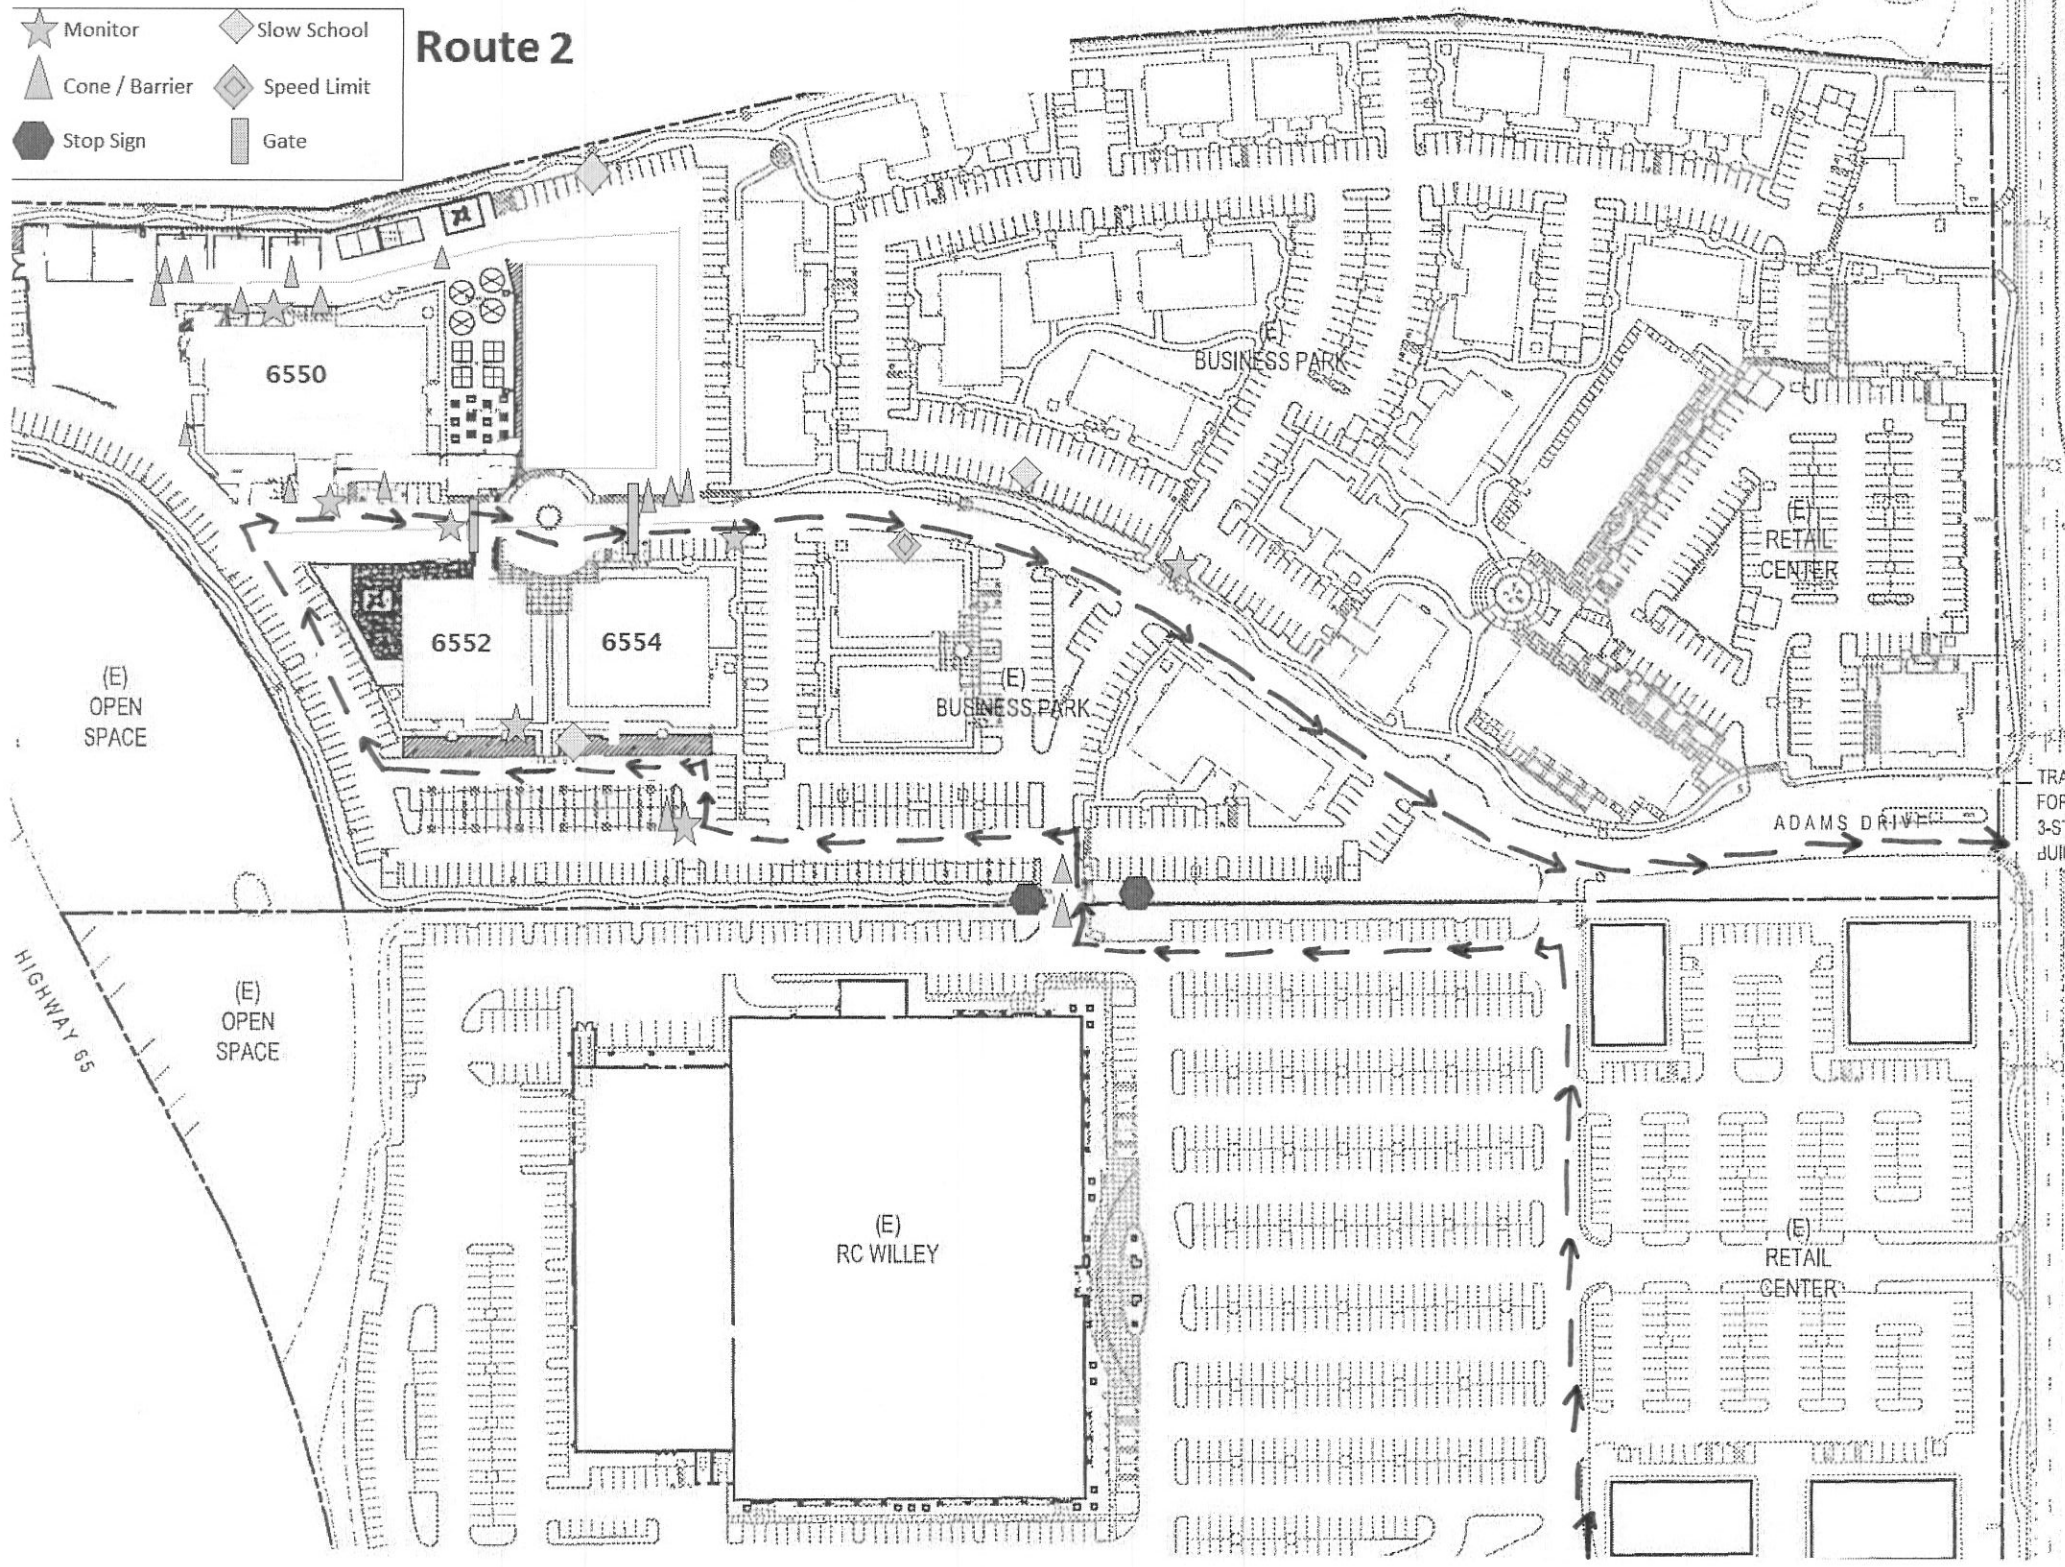

# Route 2

- ★ Monitor
- ▲ Cone / Barrier
- Stop Sign
- ◊ Slow School
- ◊ Speed Limit
- ▬ Gate

TRA  
FOF  
3-S  
JUL