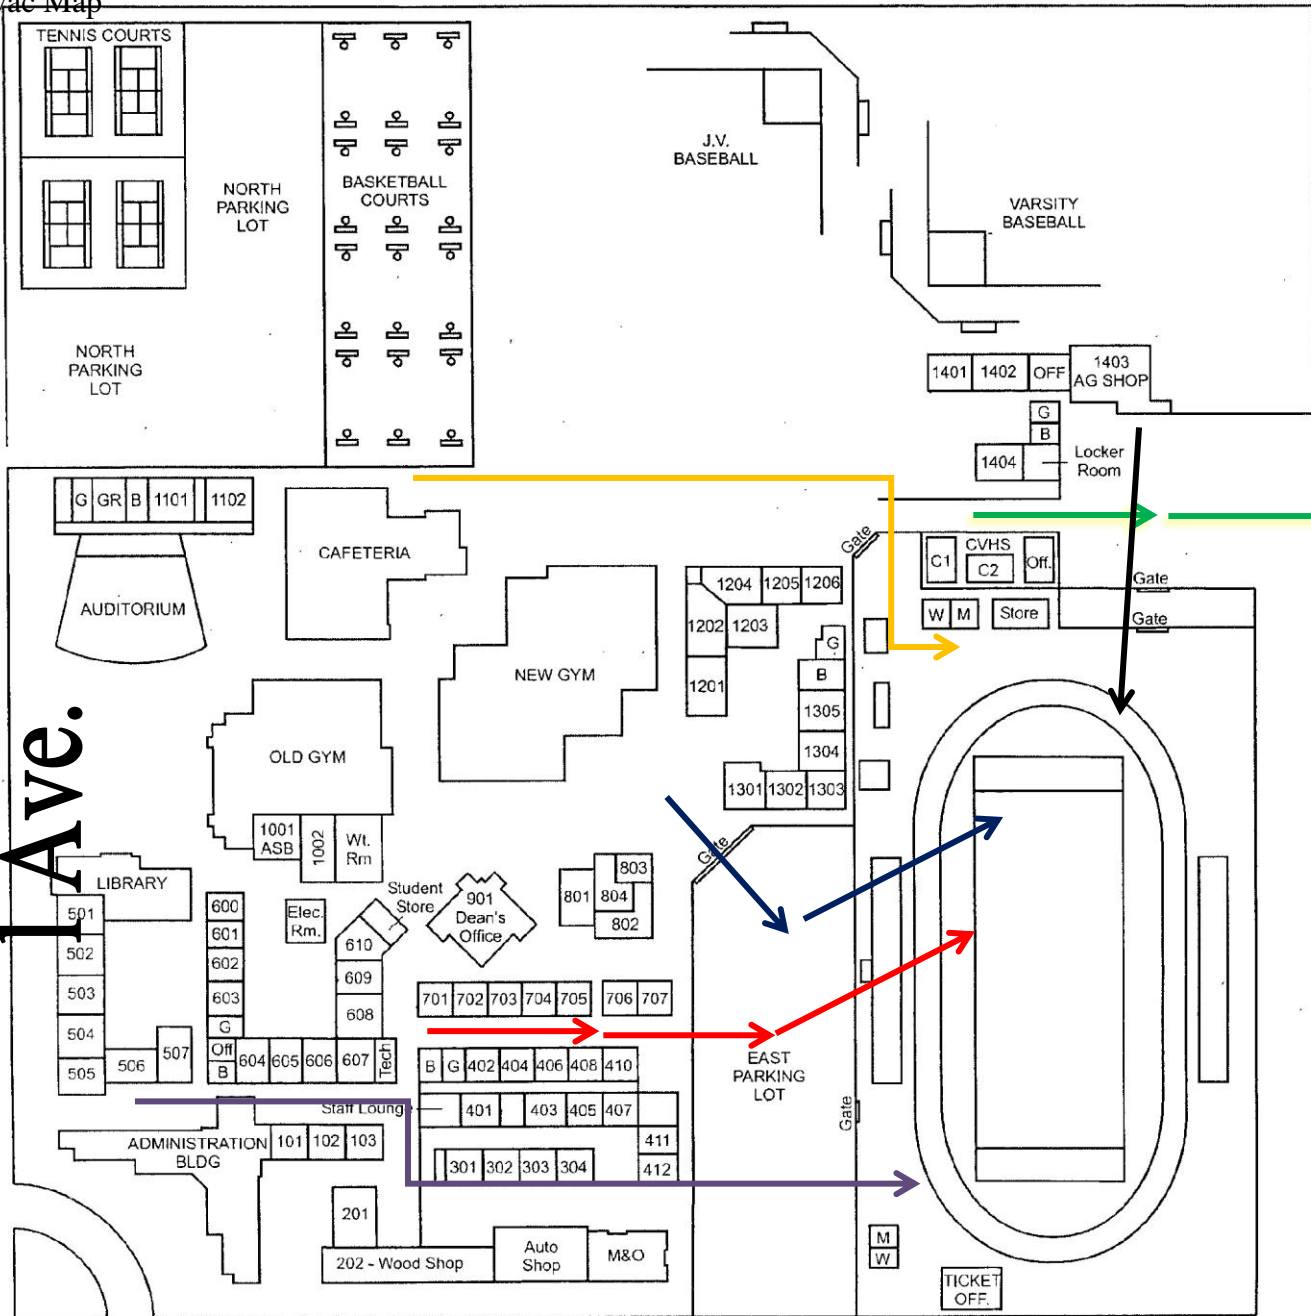

Lock Down Evac Map

S
H
A
T
T
l
e
S

- Central Valley
- 1400
- 1200 - 1300
- 1100-Cafe/Old Gym
- 300-600
- 400 - 700

← E. →