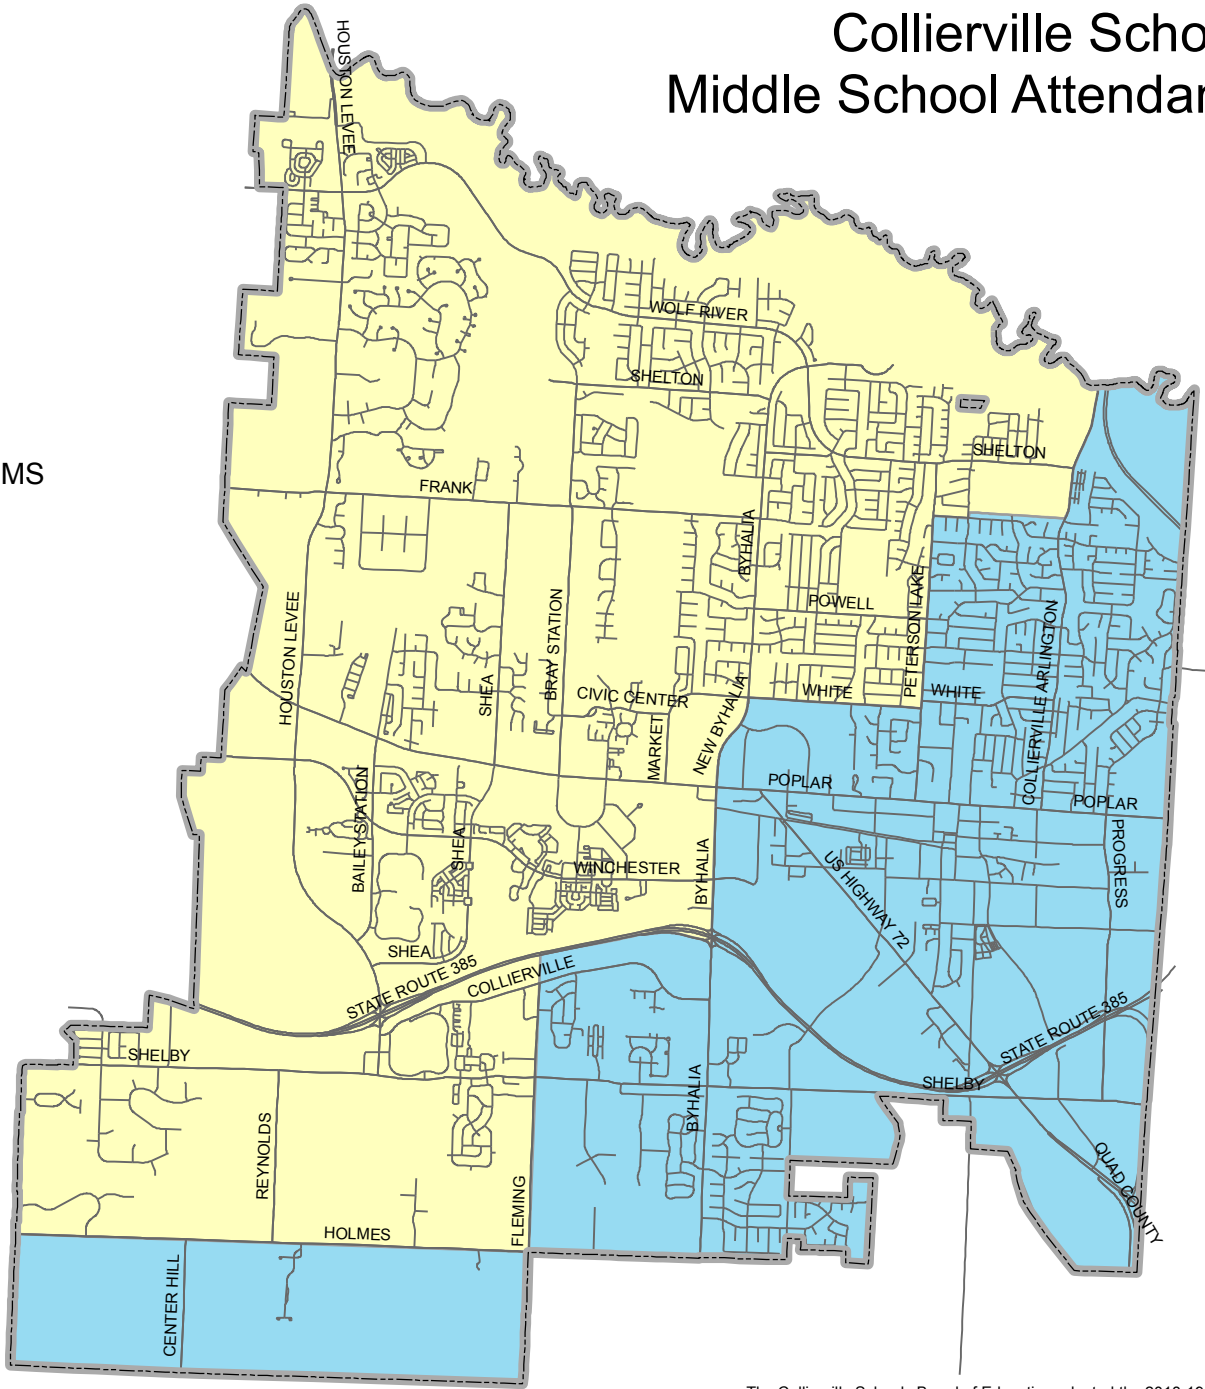

Collierville Schools Middle School Attendance Zones

Legend

- Collierville MS
- West Collierville MS

The Collierville Schools Board of Education adopted the 2018-19 attendance zone boundaries November 28, 2017. This map was created by Collierville Schools Planning Department. Data accuracy cannot be guaranteed. Errors or omissions are possible and the user is hereby advised of that possibility. The data that supports the map content is updated only periodically and therefore may not reflect the most current conditions.