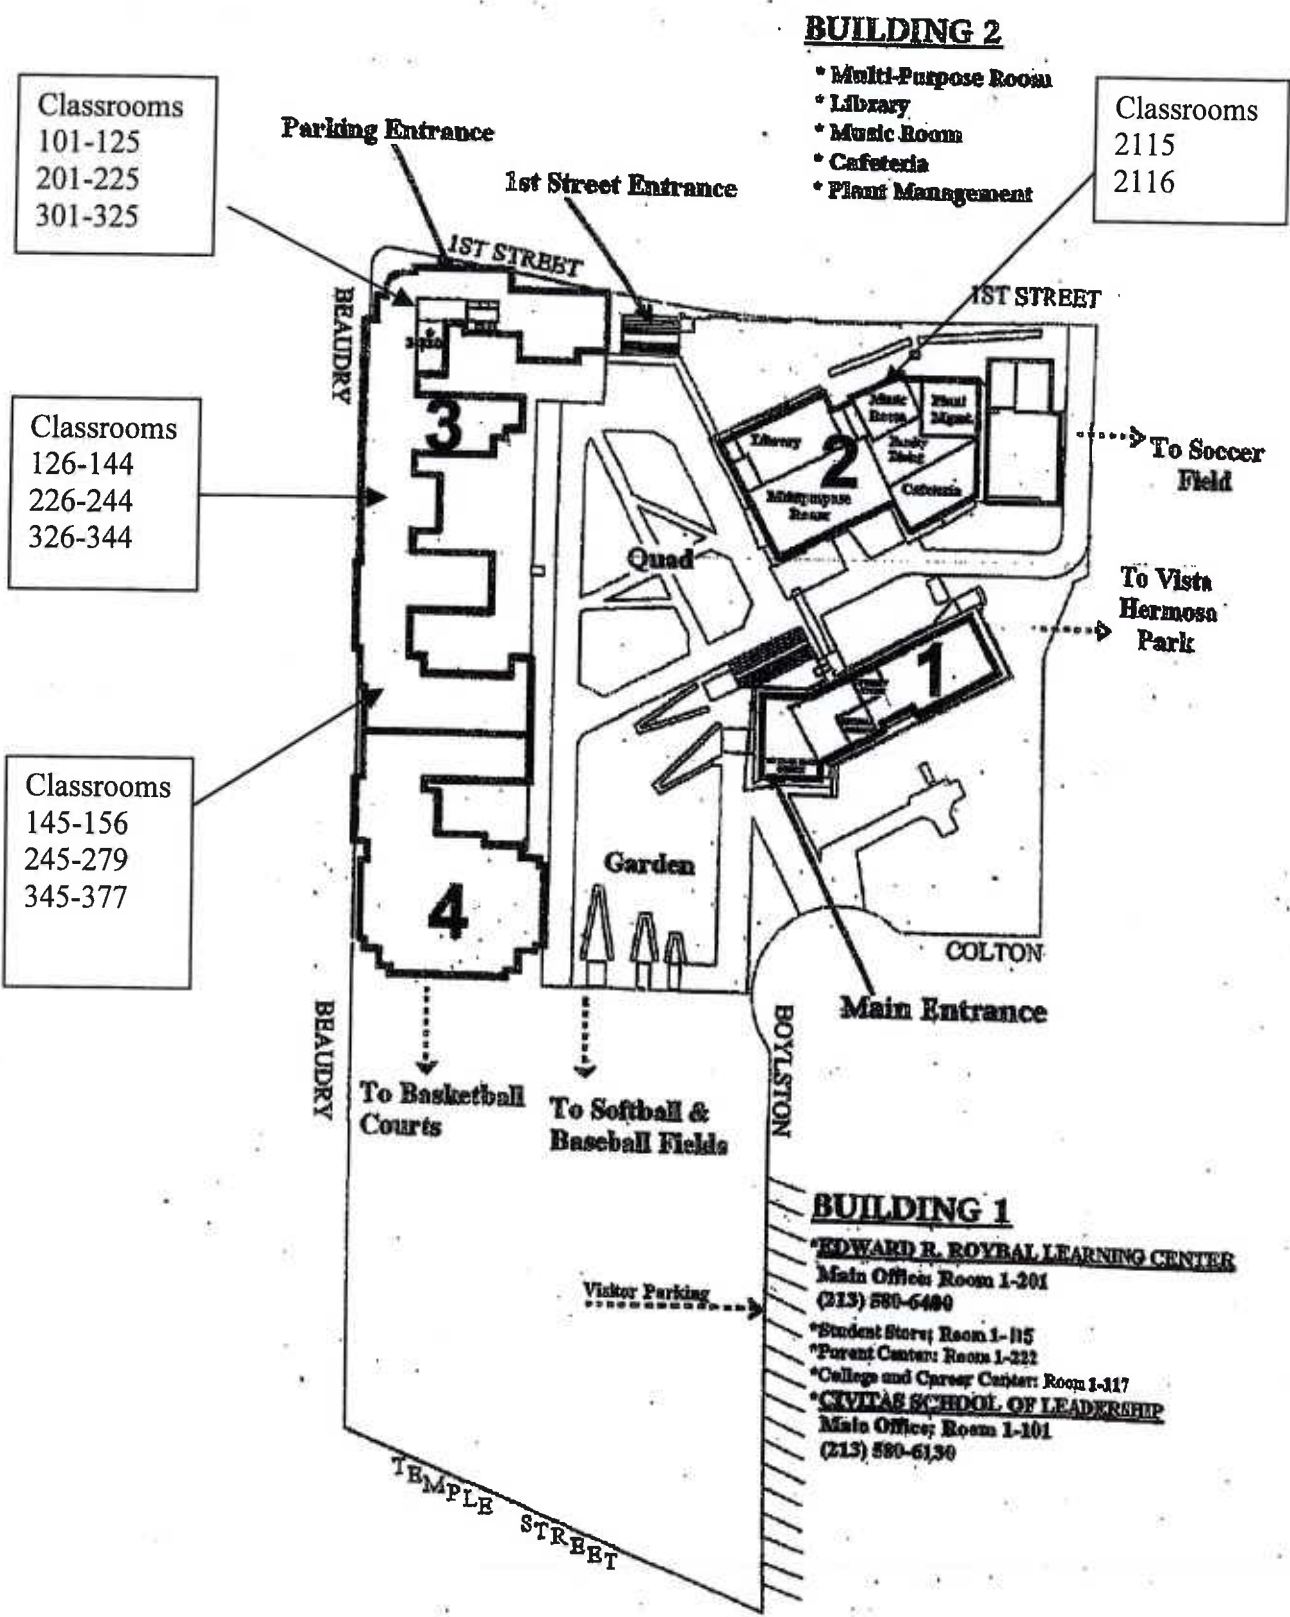

Edward R. Roybal Learning Center Site Map

1200 W. Colton St.
Los Angeles, CA 90026

BUILDING 2

- Multi-Purpose Room
- Library
- Music Room
- Cafeteria
- Plant Management

Classrooms
2115
2116

Classrooms
101-125
201-225
301-325

Classrooms
126-144
226-244
326-344

Classrooms
145-156
245-279
345-377

BUILDING 1

- EDWARD R. ROYBAL LEARNING CENTER
Main Office; Room 1-201
(213) 580-6480
- Student Store; Room 1-115
- Parent Center; Room 1-222
- College and Career Center; Room 1-117
- CIVITAS SCHOOL OF LEADERSHIP
Main Office; Room 1-101
(213) 580-6130