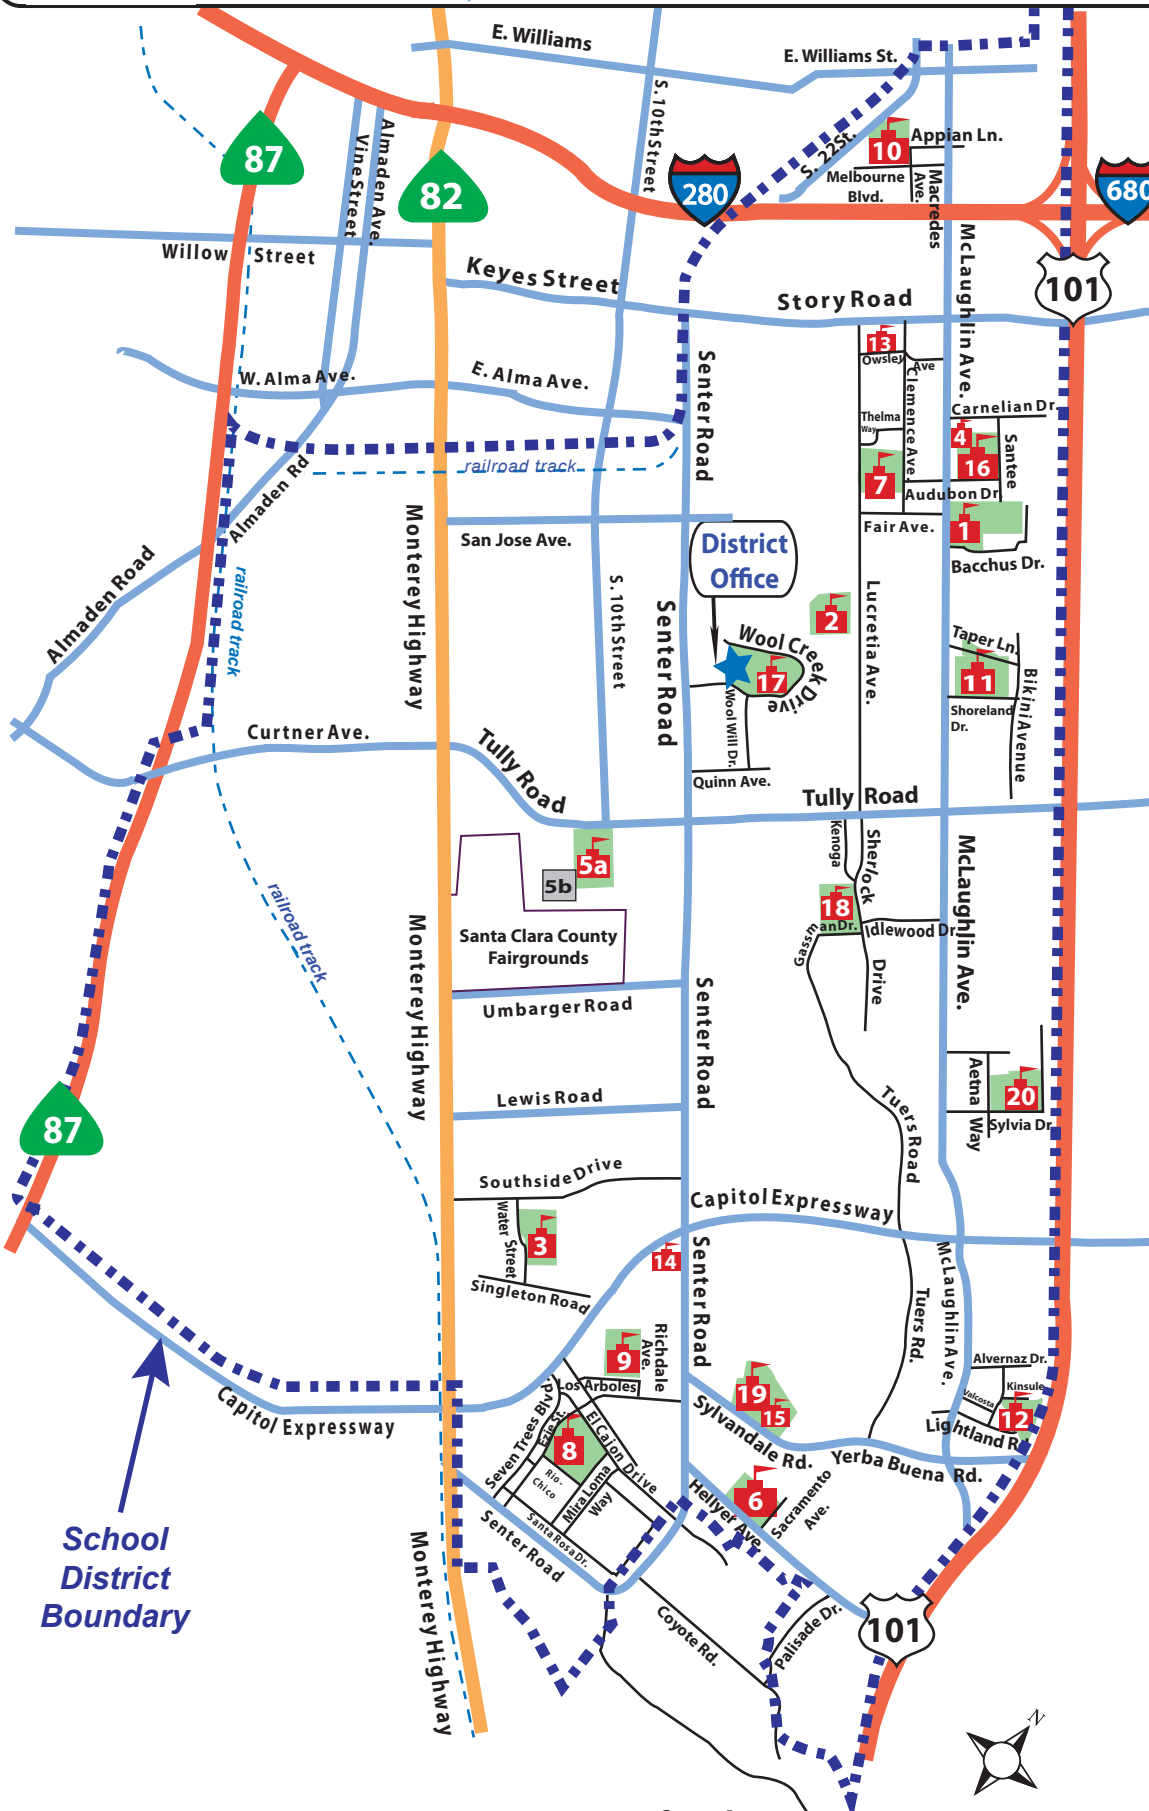

# Franklin-McKinley School District

PREPARING ALL CHILDREN AS GLOBAL LEARNERS

District Office ★ 645 Wool Creek Drive, San Jose, CA 95112 (408) 283-6000

- 1 Bridges Academy (7-8)  
1702 McLaughlin Ave., San Jose 95122  
(408) 283-6400  
ACE Esperanza Charter School (5-8)  
1665 Santee Drive, San Jose 95122  
(408) 326-2155
- 2 College Connection Academy (7-8)  
at Yerba Buena High School  
1855 Lucretia Avenue, San Jose, CA 95122  
(408) 347-4827
- 3 Dahl (Capt. Jason M.) Elementary (TK-6)  
3200 Water Street, San Jose 95111  
(408) 363-5650
- 4 Educare California at Silicon Valley  
(infancy to pre-school)  
1399 Santee Drive, San Jose 95122  
(408) 573-4801
- 5a Franklin Elementary School (K-6)  
420 Tully Road, San Jose 95111  
(408) 283-6375
- 5b FMSD Transportation Yard  
400 Tully Road, San Jose 95111  
(408) 283-6080
- 6 Hellyer (G. W.) Elementary School (K-6)  
725 Hellyer Avenue, San Jose 95111  
(408) 363-5750  
VOICES Academy Charter School (K-8)  
4075 Sacramento Ave., San Jose 95111  
(408) 361-1960
- 7 Kennedy (Robert F.) Elementary (TK-6)  
1602 Lucretia Avenue, San Jose 95122  
(408) 283-6325  
Cornerstone Academy Charter School (K-8)  
1598 Lucretia Avenue, San Jose, CA 95122  
(408) 361-3876
- 8 Lairon College Prep. Academy (4-8)  
3975 Mira Loma Way, San Jose 95111  
(408) 363-5775
- 9 Los Arboles Literacy & Technology  
Academy (TK-3)  
455 Los Arboles Street, San Jose 95111  
(408) 363-5675  
KIPP Heritage Charter School (5-8)  
423 Los Arboles, San Jose, CA 95121  
(408) 318-7526
- 10 McKinley Elementary School (K-6)  
651 Macredes Avenue, San Jose 95116  
(408) 283-6350
- 11 Meadows (Jeanne R.) Elementary (TK-6)  
1250 Taper Lane, San Jose 95122  
(408) 283-6300
- 12 Ramblewood Elementary School (K-6)  
1351 Lightland Road, San Jose 95121  
(408) 283-6275
- 13 Rocketship Mosaic Elementary (K-5)  
950 Owsley Avenue, San Jose 95122  
(408) 899-2607
- 14 Rocketship Rising Stars Academy (TK-4)  
3173 Senter Road, San Jose 95111  
(408) 677-4879
- 15 Rocketship Spark Academy (TK-5)  
683 Sylvandale Ave., San Jose 95111  
(408) 622-6651
- 16 Santee Elementary School (TK-6)  
1313 Audubon Drive, San Jose 95122  
(408) 283-6450
- 17 Shirakawa (George, Sr.) Elementary (K-8)  
665 Wool Creek Drive, San Jose 95112  
(408) 938-3200
- 18 Stonegate Elementary School (TK-8)  
2605 Gassman Drive, San Jose 95121  
(408) 363-5625
- 19 Sylvandale Middle School (7-8)  
653 Sylvandale Ave., San Jose 95111  
(408) 363-5700
- 20 Windmill Springs Elem. School (TK-8)  
2880 Aetna Way, San Jose 95121  
(408) 363-5600