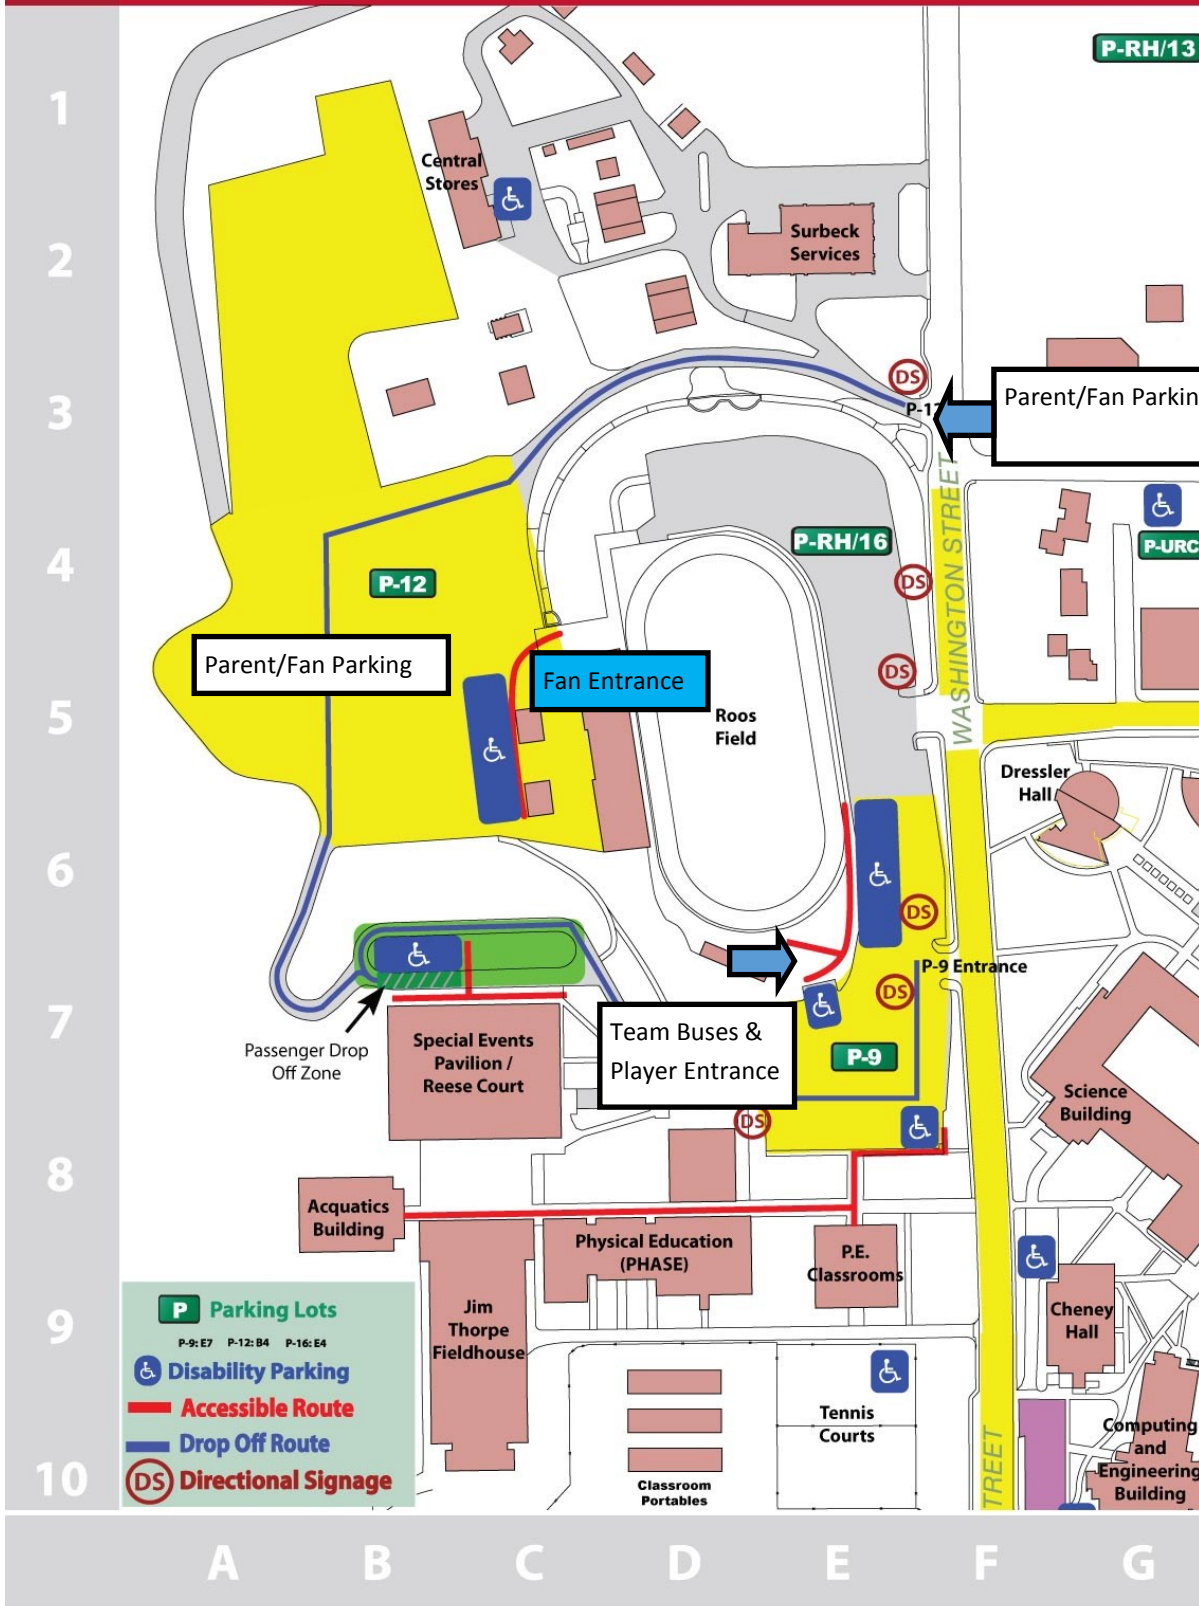

EWU Special Events Athletic Complex Map

- Primary Parking for Roos Field and Pavilion/Reese Court
- Disability Parking for Pavilion/Reese Court
- Additional Parking

Permitted parking lots are enforced M-F 8am-5pm and vehicles must have a permit during these hours. There may be a parking fee during special events. Parking meter hours of operation are posted on each meter. Please contact parking Services at 509-359-7275 for more information.