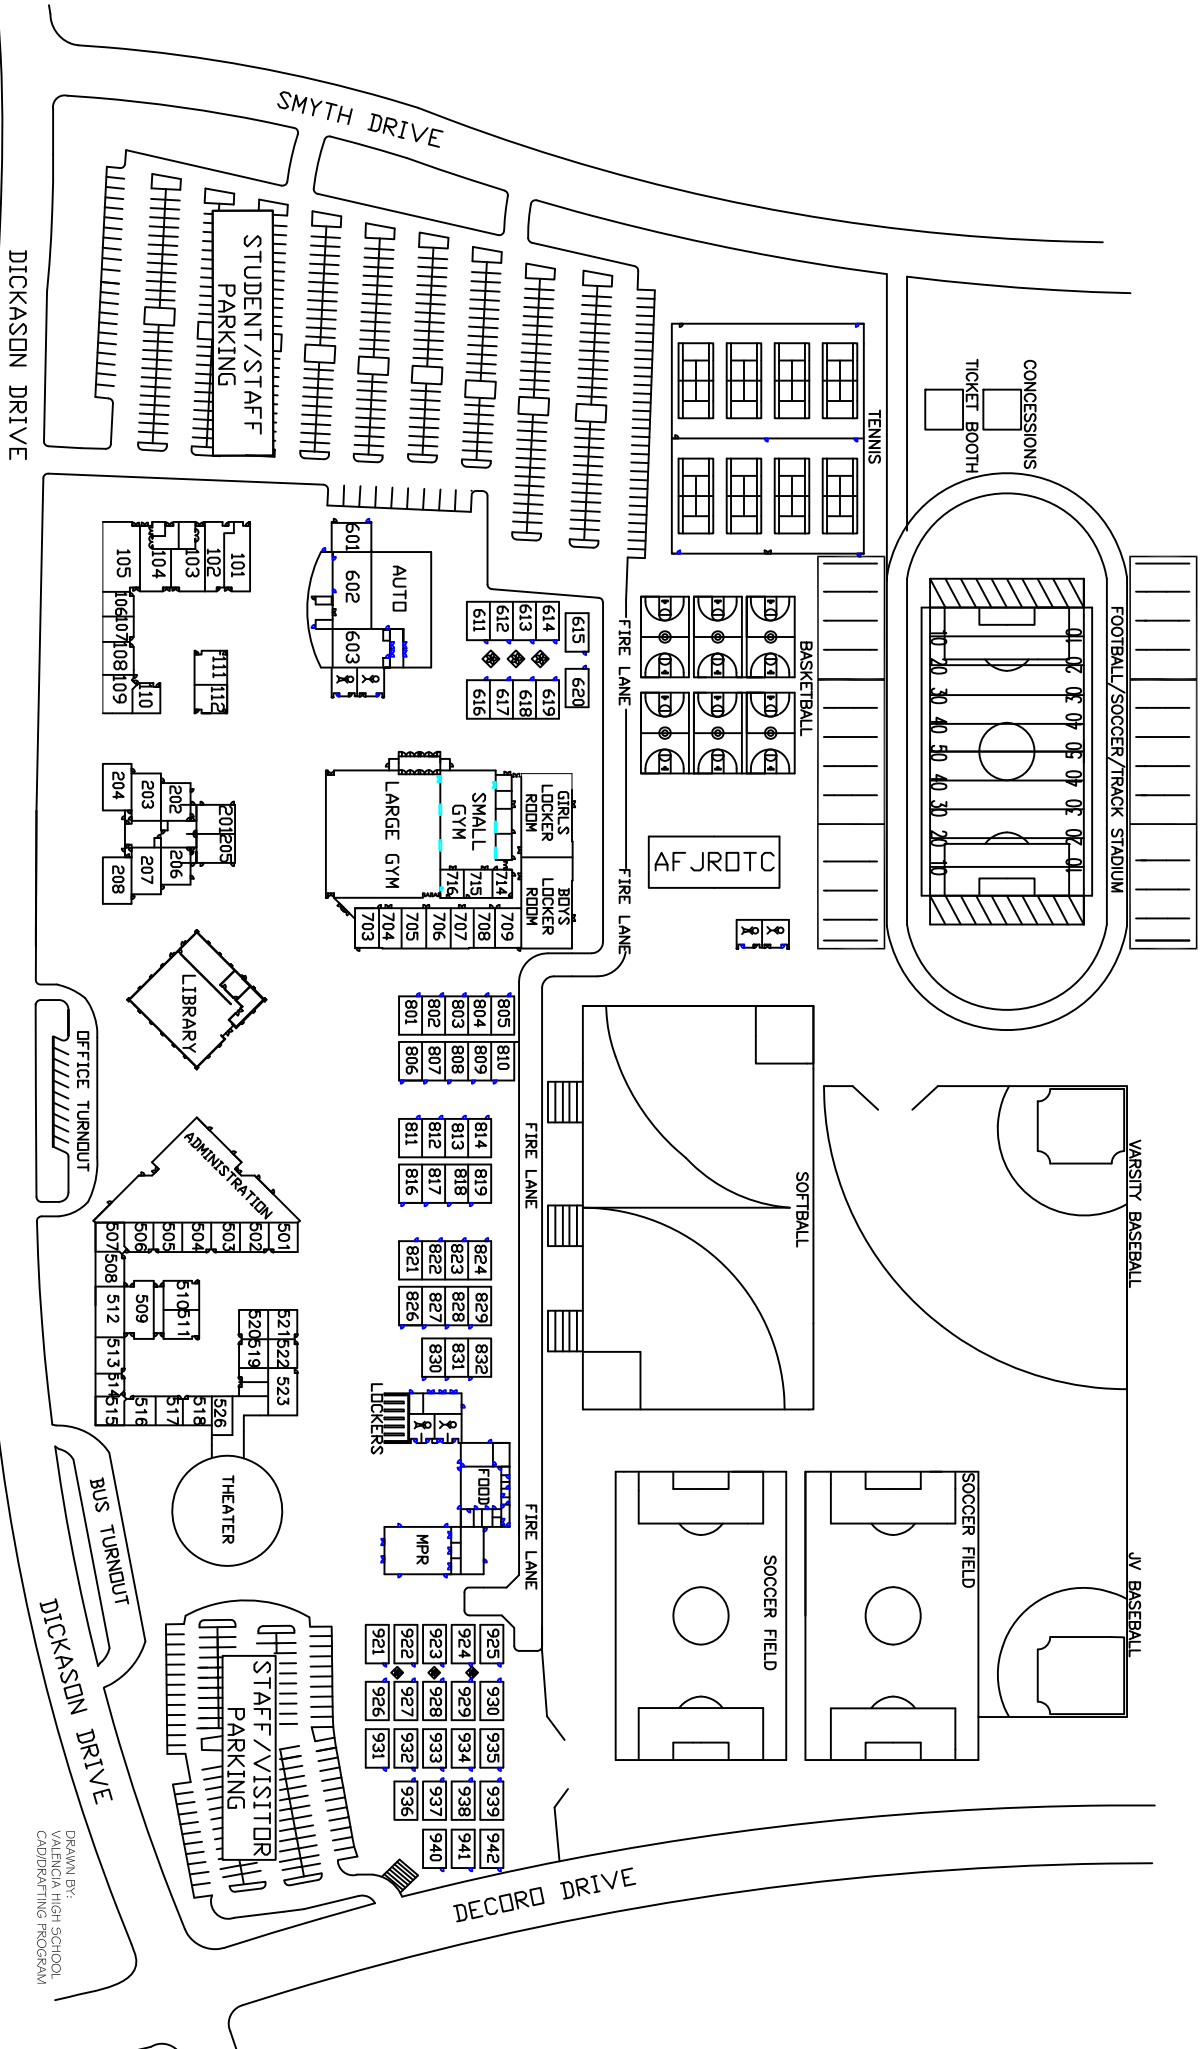

VALENCIA HIGH SCHOOL
27801 North Dickason Drive
Valencia, CA 91355

VALENCIA HIGH SCHOOL

DRAWN BY:
 VALENCIA HIGH SCHOOL
 CAD/DRAFTING PROGRAM