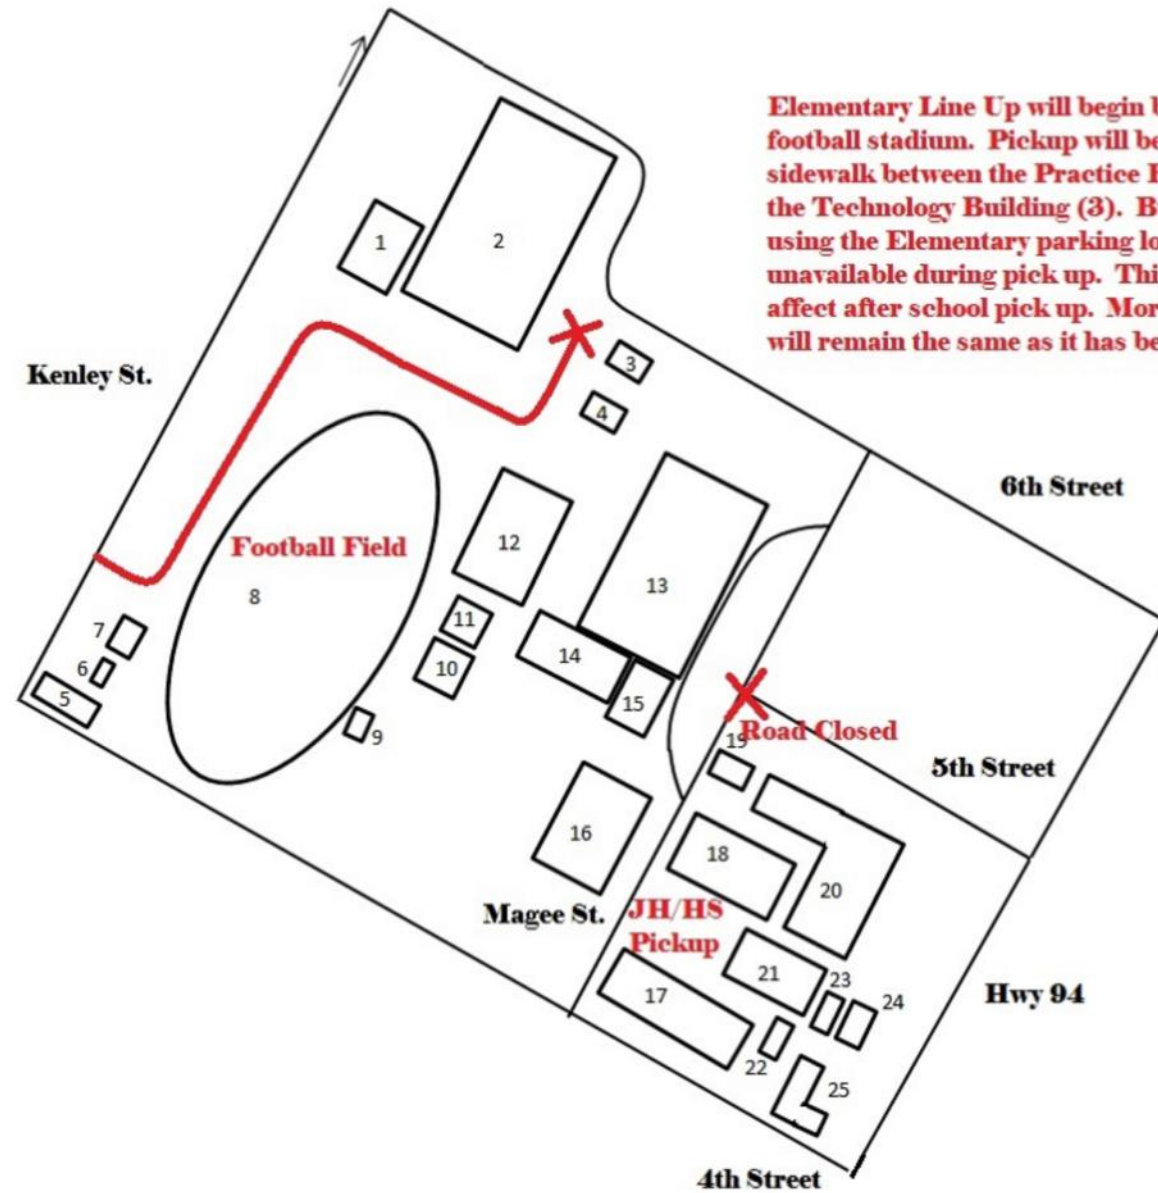

# Afternoon Student Pick-Up

## Groveton ISD Campus Map

1. Transportation/Bus Barn
2. Practice Field
3. Technology/Elementary Band
4. Playground
5. Visitor's Field House
6. Home Concession Stand
7. Ticket Box/Restrooms
8. Football Field/Track
9. Visitor's Concession Stand
10. Band Hall
11. Field House
12. John W. Reynolds Gymnasium
13. Groveton Elementary
14. Elementary Gymnasium
15. Cafeteria
16. Ag Department
17. Auto Mechanics/Building Trades
18. Groveton Jr. High
19. Rock Lab
20. Groveton High School
21. "Old" Gymnasium/Auditorium
22. Classrooms
23. Classroom/Counselor
24. Cosmetology
25. Superintendent's Office

Elementary Line Up will begin behind the football stadium. Pickup will be at the covered sidewalk between the Practice Field (2) and the Technology Building (3). Buses will be using the Elementary parking lot, so it will be unavailable during pick up. This will ONLY affect after school pick up. Morning drop off will remain the same as it has been.