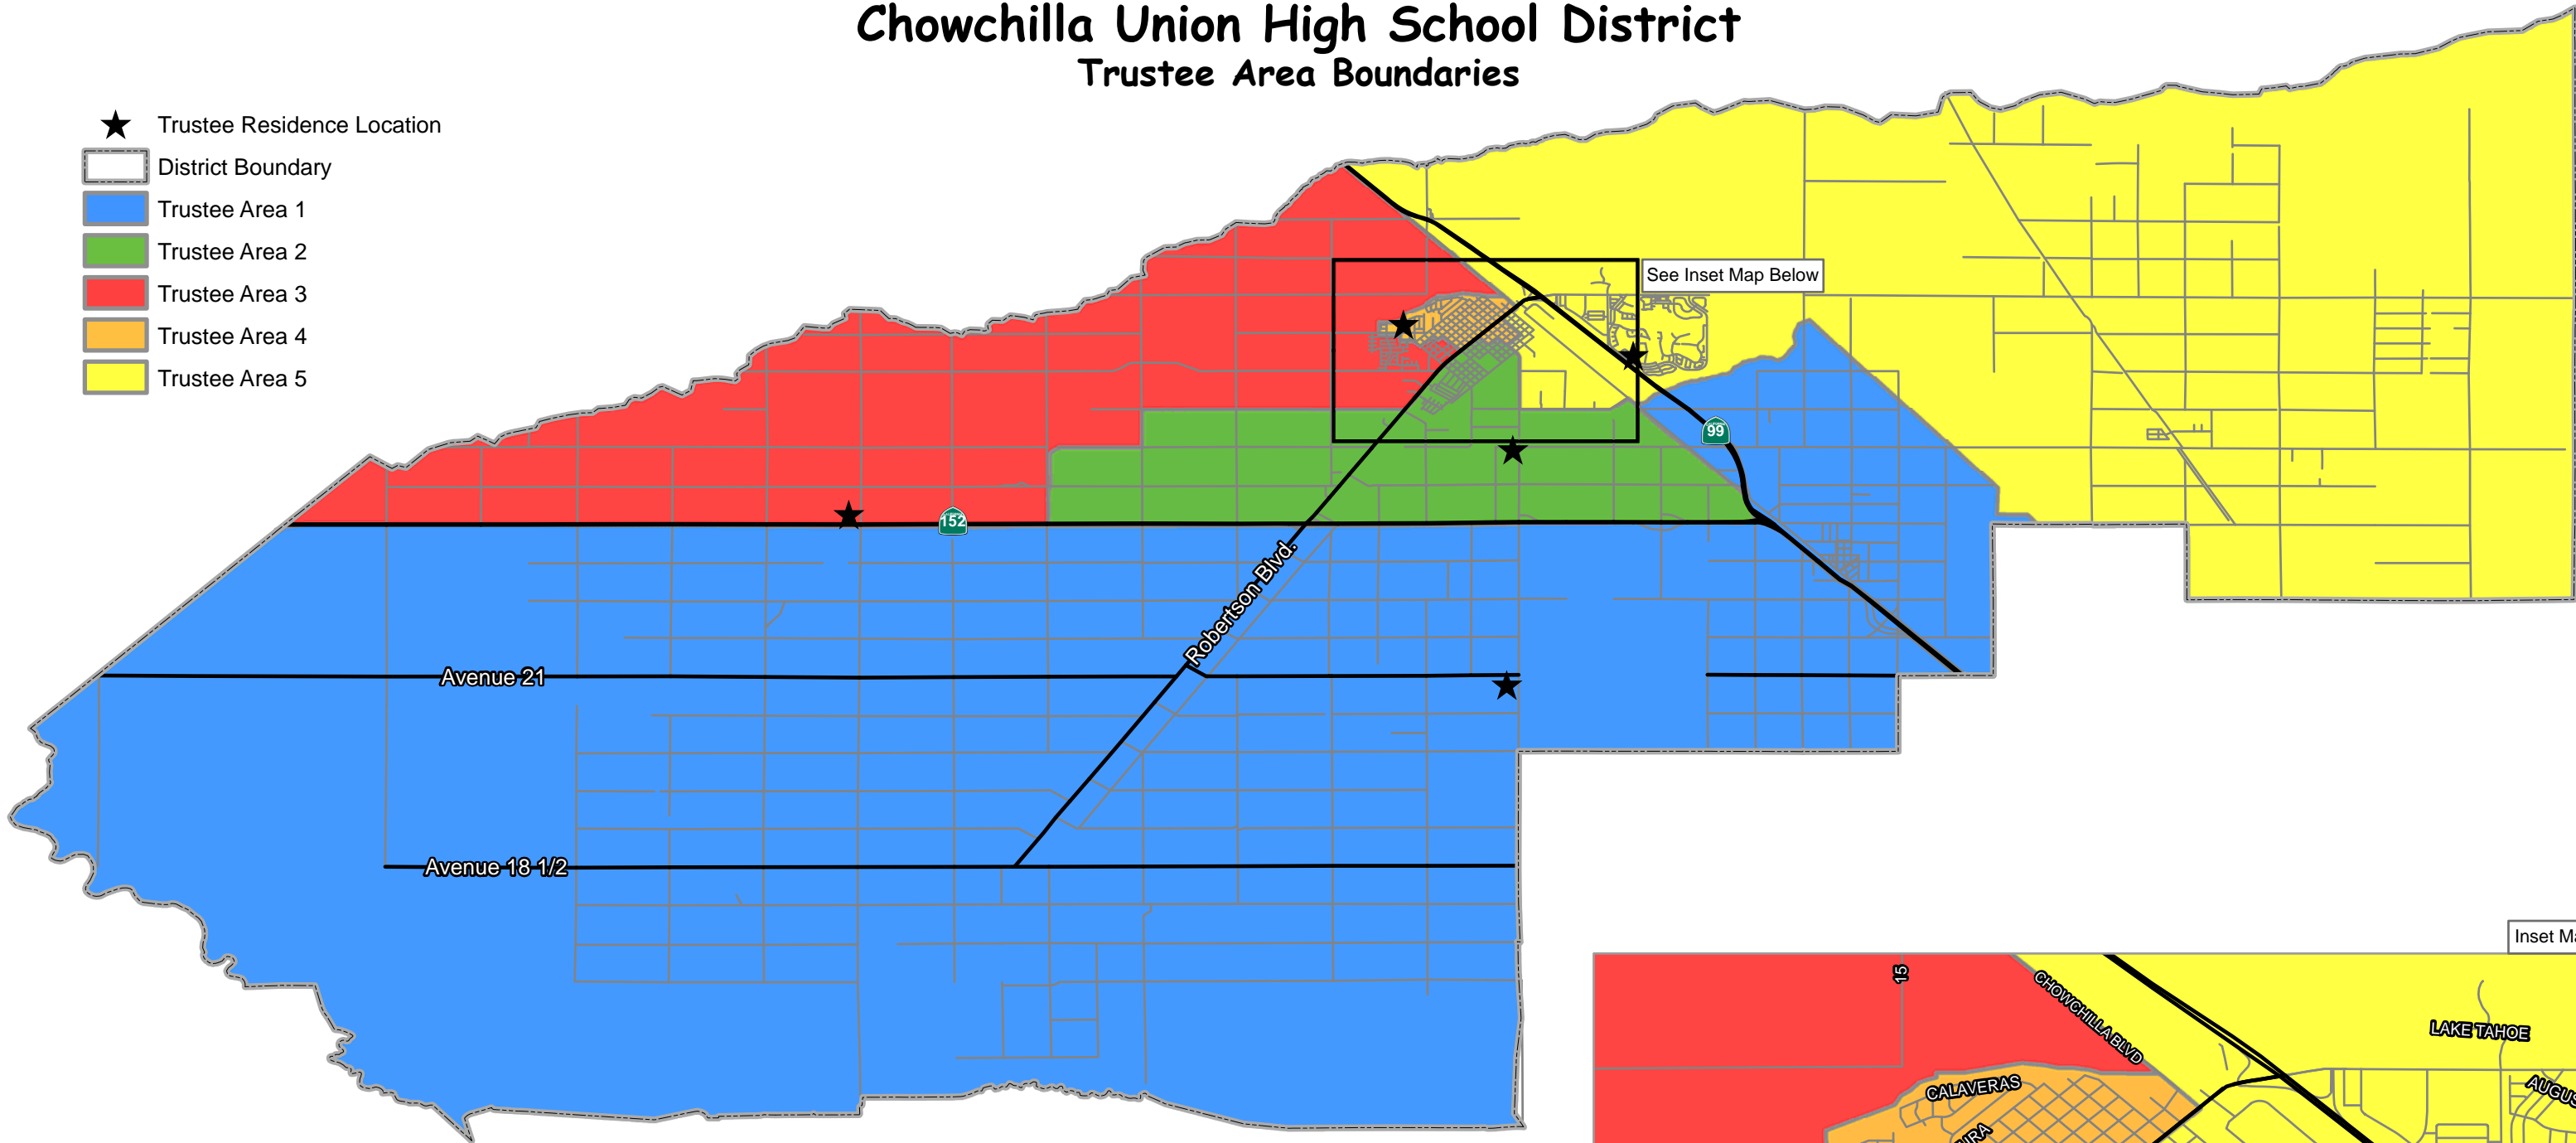

Chowchilla Union High School District Trustee Area Boundaries

- ★ Trustee Residence Location
- District Boundary
- Trustee Area 1
- Trustee Area 2
- Trustee Area 3
- Trustee Area 4
- Trustee Area 5

Population Statistics																			
Total Population Distribution				Ethnic Population Distribution															
Area	Population	Deviation	% Deviation	His	%	Wht	%	Blk	%	Ind	%	Asi	%	Haw	%	Oth	%	Mult	%
1	3,273	-2	-0.05%	2,019	62%	1,052	32%	104	3%	27	1%	26	1%	2	0%	6	0%	37	1%
2	3,274	-1	-0.02%	1,550	47%	1,556	48%	37	1%	24	1%	39	1%	2	0%	5	0%	61	2%
3	3,273	-2	-0.05%	1,514	46%	1,496	46%	59	2%	20	1%	96	3%	0	0%	3	0%	85	3%
4	3,274	-1	-0.02%	1,222	37%	1,866	57%	30	1%	36	1%	32	1%	5	0%	6	0%	77	2%
5	3,279	4	0.13%	1,216	37%	1,559	48%	153	5%	38	1%	196	6%	8	0%	2	0%	107	3%
	16,373			7,521	46%	7,529	46%	383	2%	145	1%	389	2%	17	0%	22	0%	367	2%
Age 18+ Ethnic Population Distribution																			
Most Populous Trustee Area	3,279																		
Least Populous Trustee Area	3,273			1		1		1		1		1		1		1		1	
Difference	6			2		2		2		2		2		2		2		2	
Ideal Trustee Area Population	3,275			3		3		3		3		3		3		3		3	
				4		4		4		4		4		4		4		4	
				5		5		5		5		5		5		5		5	
				4,440	40%	5,829	52%	301	3%	114	1%	296	3%	14	0%	16	0%	226	2%