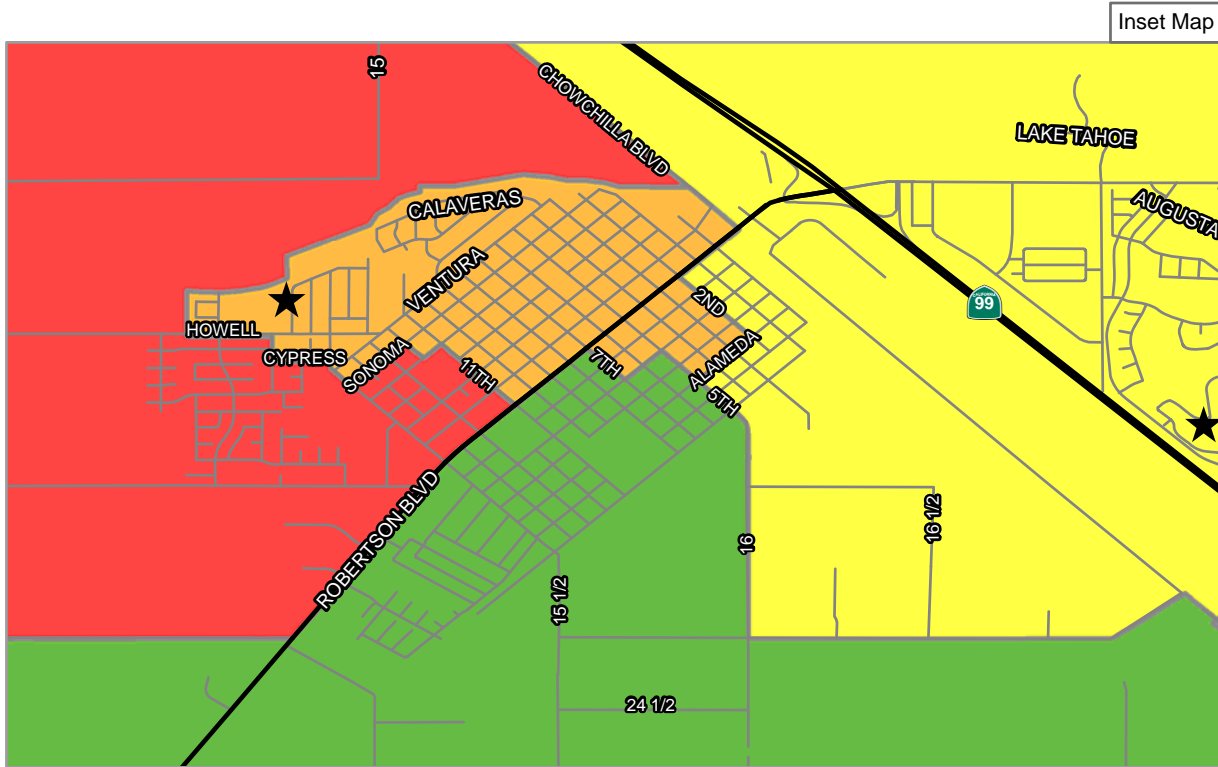

Chowchilla Union High School District Trustee Area Boundaries

- ★ Trustee Residence Location
- District Boundary
- Trustee Area 1
- Trustee Area 2
- Trustee Area 3
- Trustee Area 4
- Trustee Area 5

Population Statistics																			
Total Population Distribution				Ethnic Population Distribution															
Area	Population	Deviation	% Deviation	His	%	Wht	%	Blk	%	Ind	%	Asi	%	Haw	%	Oth	%	Mult	%
1	3,273	-2	-0.05%	2,019	62%	1,052	32%	104	3%	27	1%	26	1%	2	0%	6	0%	37	1%
2	3,274	-1	-0.02%	1,550	47%	1,556	48%	37	1%	24	1%	39	1%	2	0%	5	0%	61	2%
3	3,273	-2	-0.05%	1,514	46%	1,496	46%	59	2%	20	1%	96	3%	0	0%	3	0%	85	3%
4	3,274	-1	-0.02%	1,222	37%	1,866	57%	30	1%	36	1%	32	1%	5	0%	6	0%	77	2%
5	3,279	4	0.13%	1,216	37%	1,559	48%	153	5%	38	1%	196	6%	8	0%	2	0%	107	3%
	16,373			7,521	46%	7,529	46%	383	2%	145	1%	389	2%	17	0%	22	0%	367	2%
Age 18+ Ethnic Population Distribution																			
Most Populous Trustee Area	3,279																		
Least Populous Trustee Area	3,273			1		1		1		1		1		1		1		1	
Difference	6			2		2		2		2		2		2		2		2	
Ideal Trustee Area Population	3,275			3		3		3		3		3		3		3		3	
				4		4		4		4		4		4		4		4	
				5		5		5		5		5		5		5		5	
				4,440	40%	5,829	52%	301	3%	114	1%	296	3%	14	0%	16	0%	226	2%