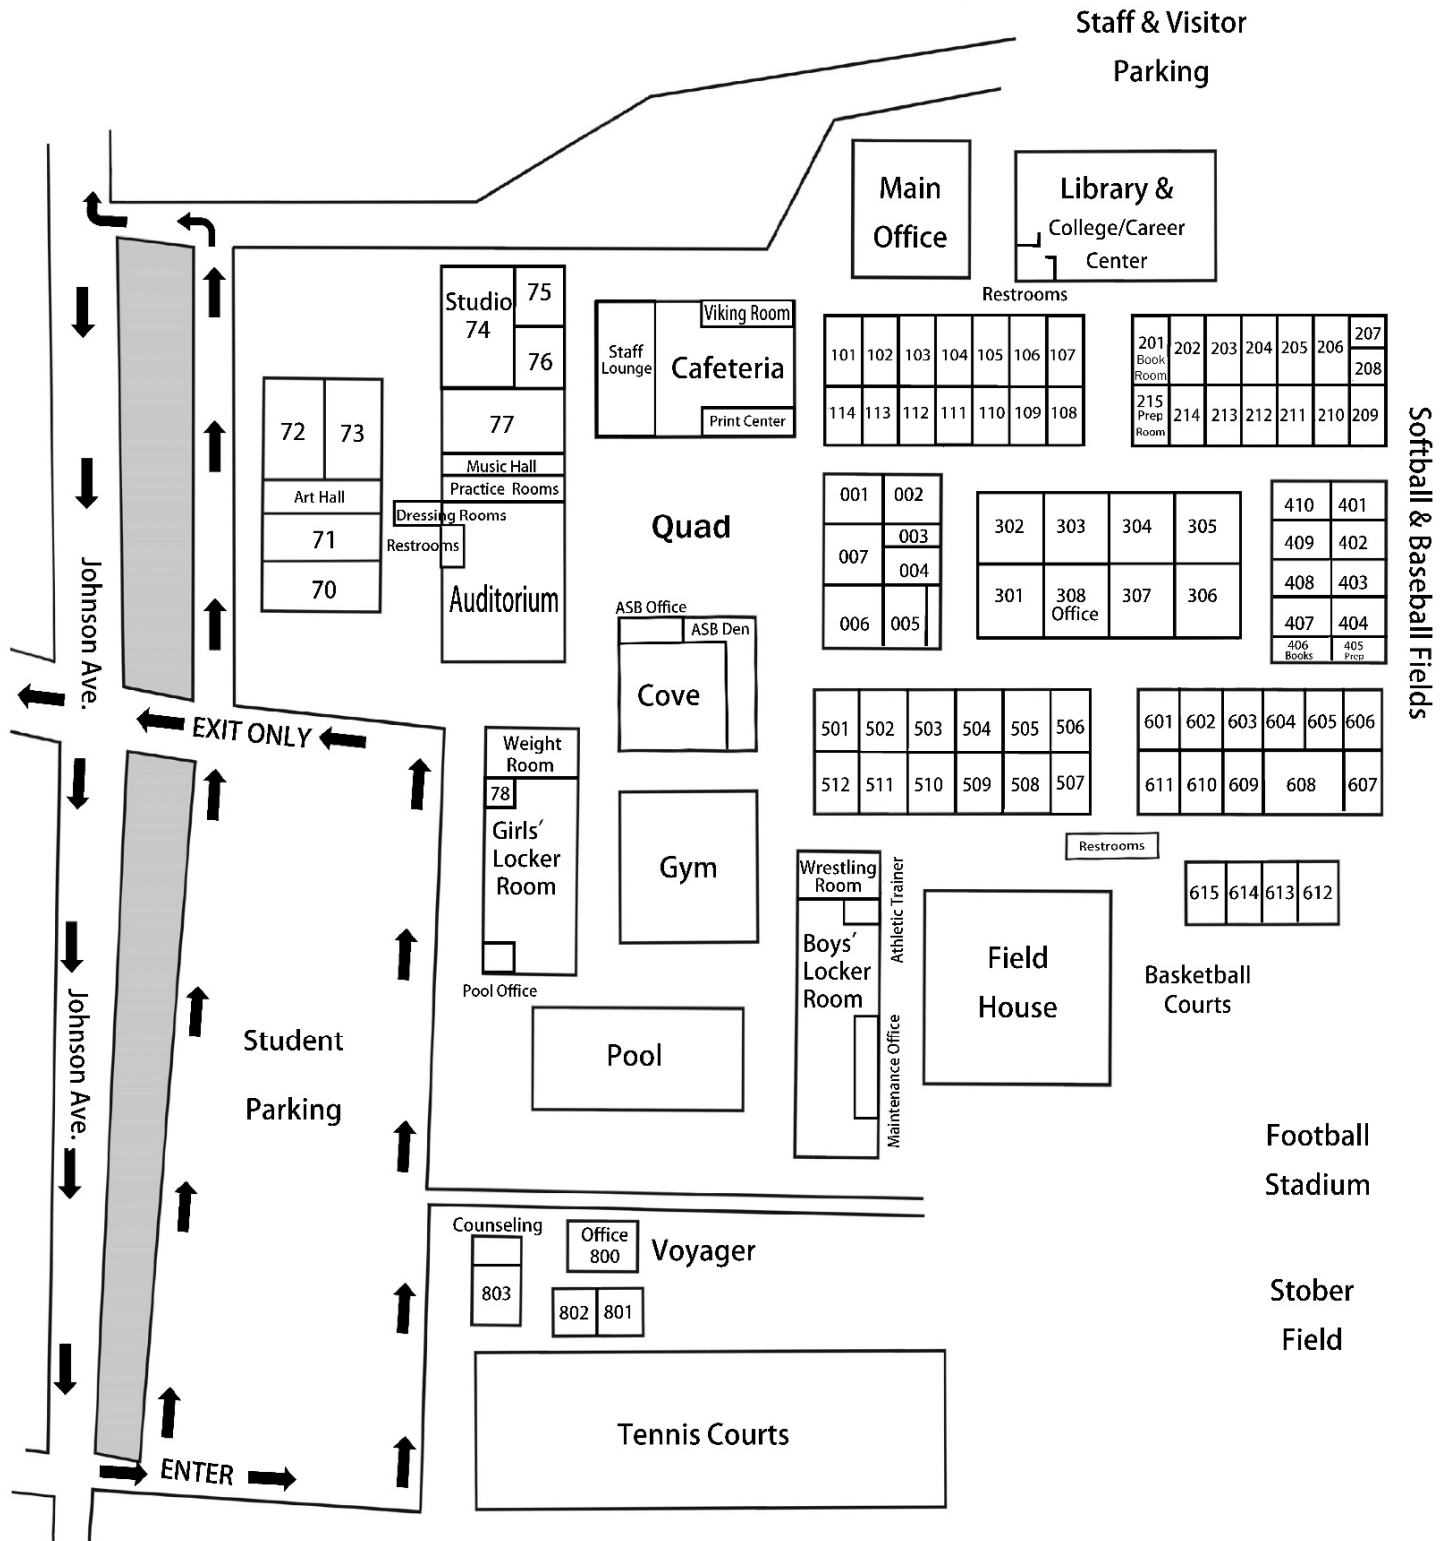

# Map of Lynbrook High School

1280 Johnson Ave., San Jose, CA 95129

Arrows indicate traffic flow for student drop off and pick-up.