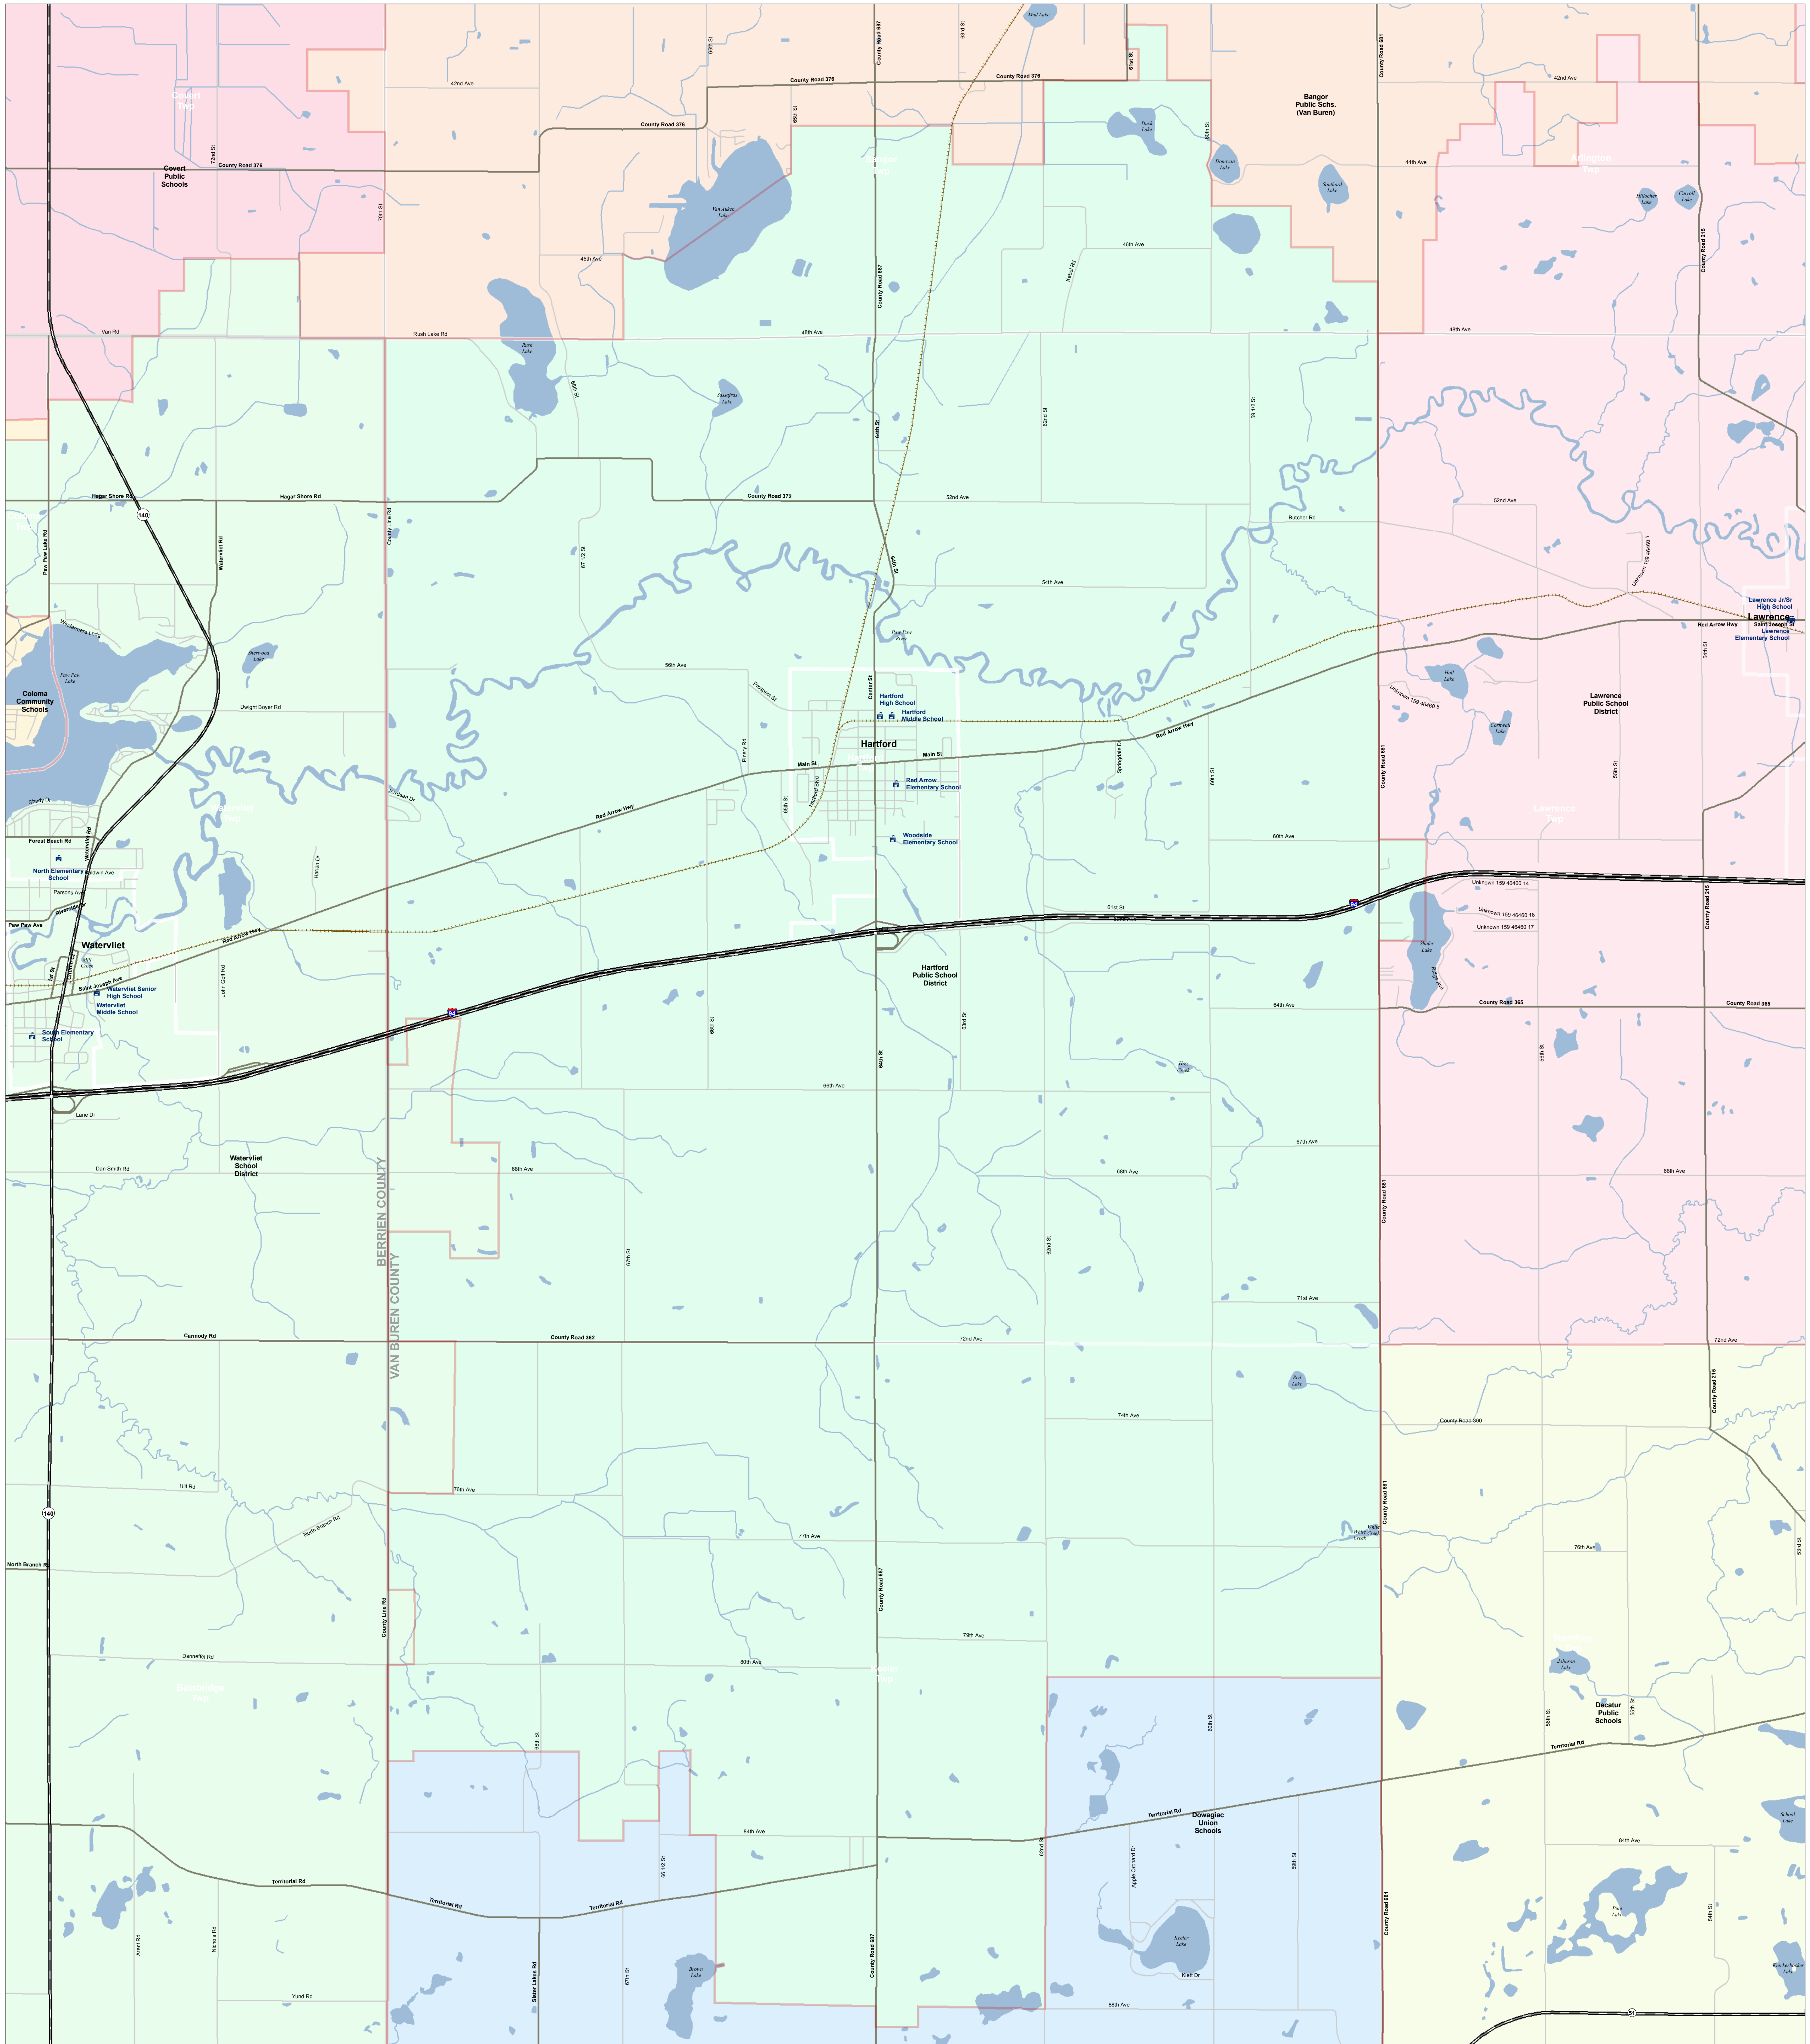

Hartford Public School District

Van Buren ISD

- SCHOOL
- SCHOOL DISTRICT BOUNDARY
- CITY / VILLAGE
- COUNTY BOUNDARY
- WATER FEATURE
- HIGHWAY
- MAJOR ROAD
- LOCAL ROAD
- RAILROAD

For more information:
Web: www.michigan.gov/cgi
Phone: 517.373.7910