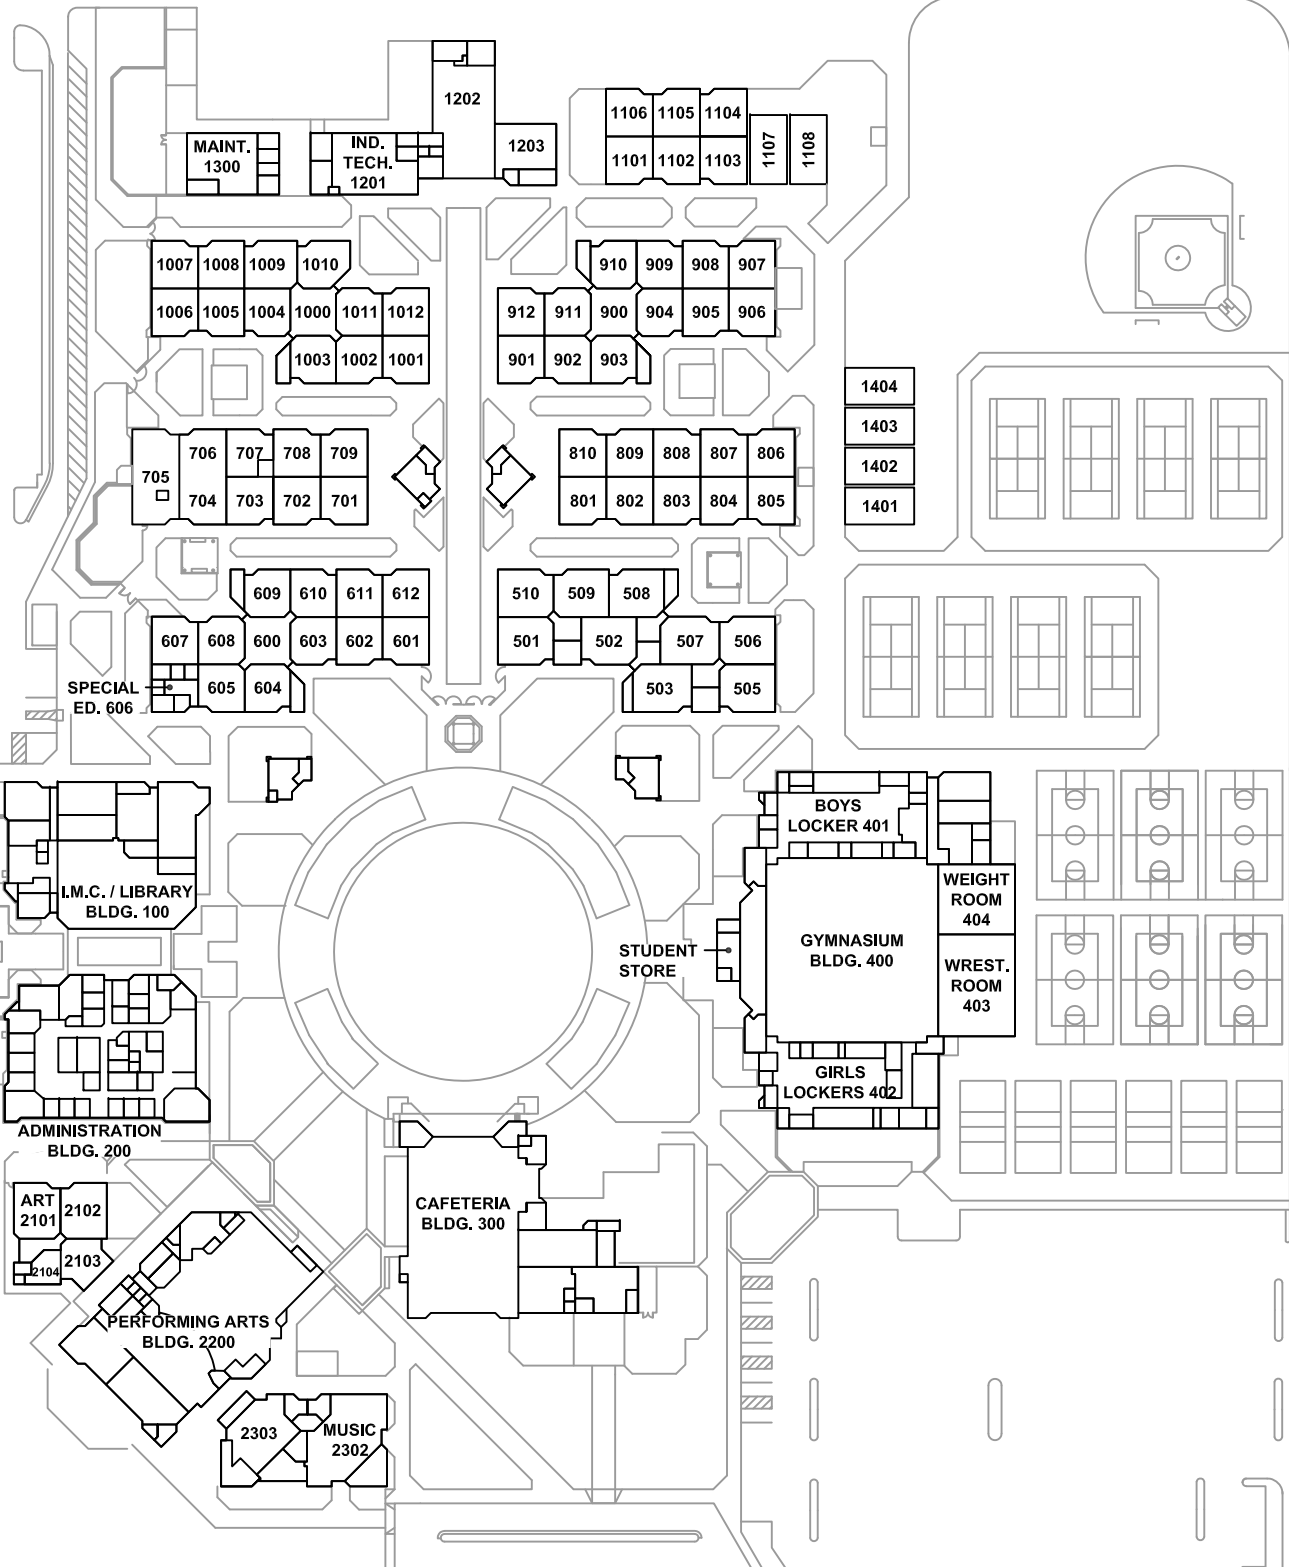

**STOCKDALE HIGH SCHOOL**  
**2800 BUENA VISTA ROAD**  
**BAKERSFIELD, CA 93311**

NORTH

**CAMPUS MAP**

REVISED: FEBRUARY 2013