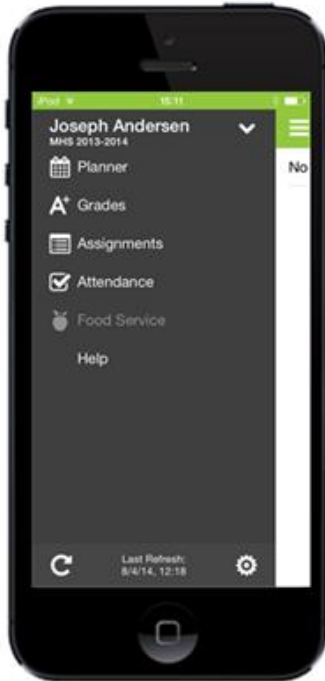

# Campus Mobile Portal for Parents and Students

Parents and students can now access their Campus Portal information on Android and iOS devices using the Campus Mobile Portal app.

## Daily Planner

View today's schedule and assignments due for each class.