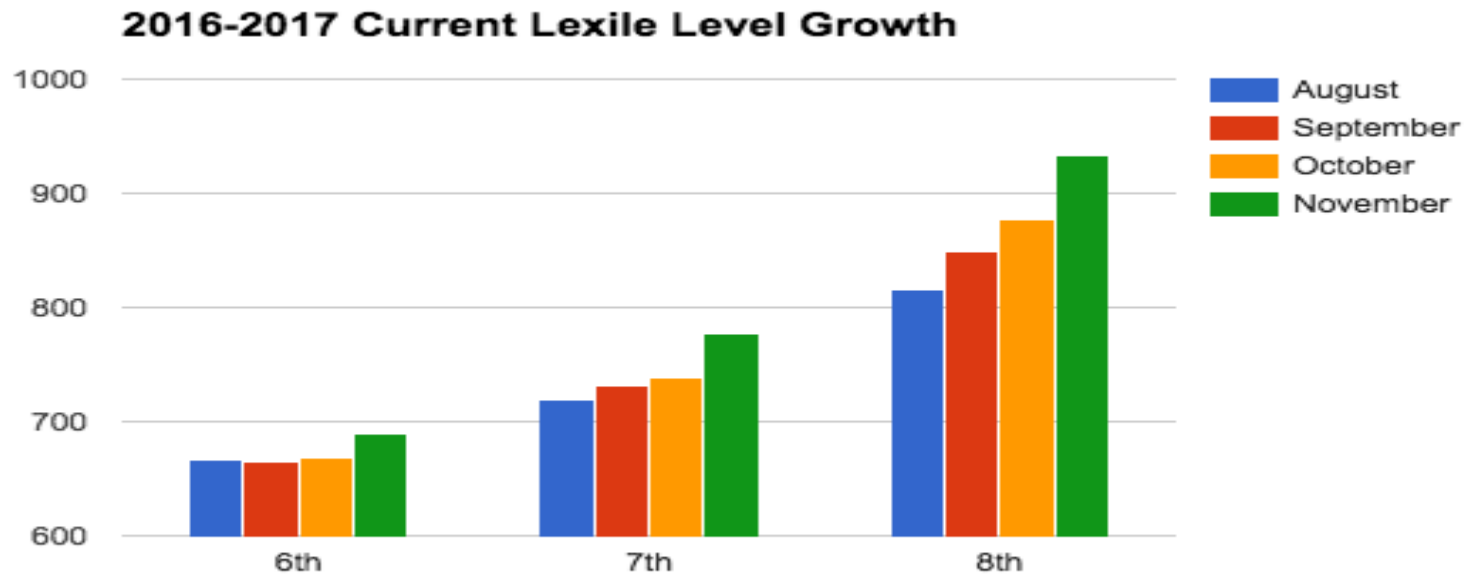

**Ouchi-O'Donovan 6<sup>th</sup>-8<sup>th</sup> Lexile Updates**  
**August-November 2016**

	August	September	October	November	Total Growth
6th	666	665	669	690	+24
7th	720	731	739	777	+57
8th	816	850	877	934	+118